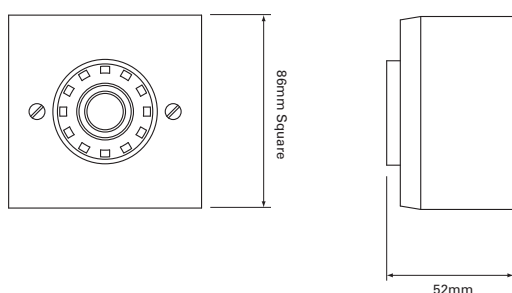

The Askari Compact is a discrete sounder for flush or surface fixing. The innovative design provides an excellent combination of high sound output and attractive aesthetics, ideal for retail, hotel and residential applications.

Dimensions

Technical Specification

Voltage	9-15Vdc 18-28Vdc
Current	18 mA (Typical Tone 3)
Sound Output	97dB(A) (Typical Tone 3)
Tones	32
Volume Control	10dB
Monitoring	Reverse polarity
Temperature	- 10°C to + 55°C
Protection	IP21C (with back box)
Construction	ABS
Weight	0.11Kg
Colours	Red or white