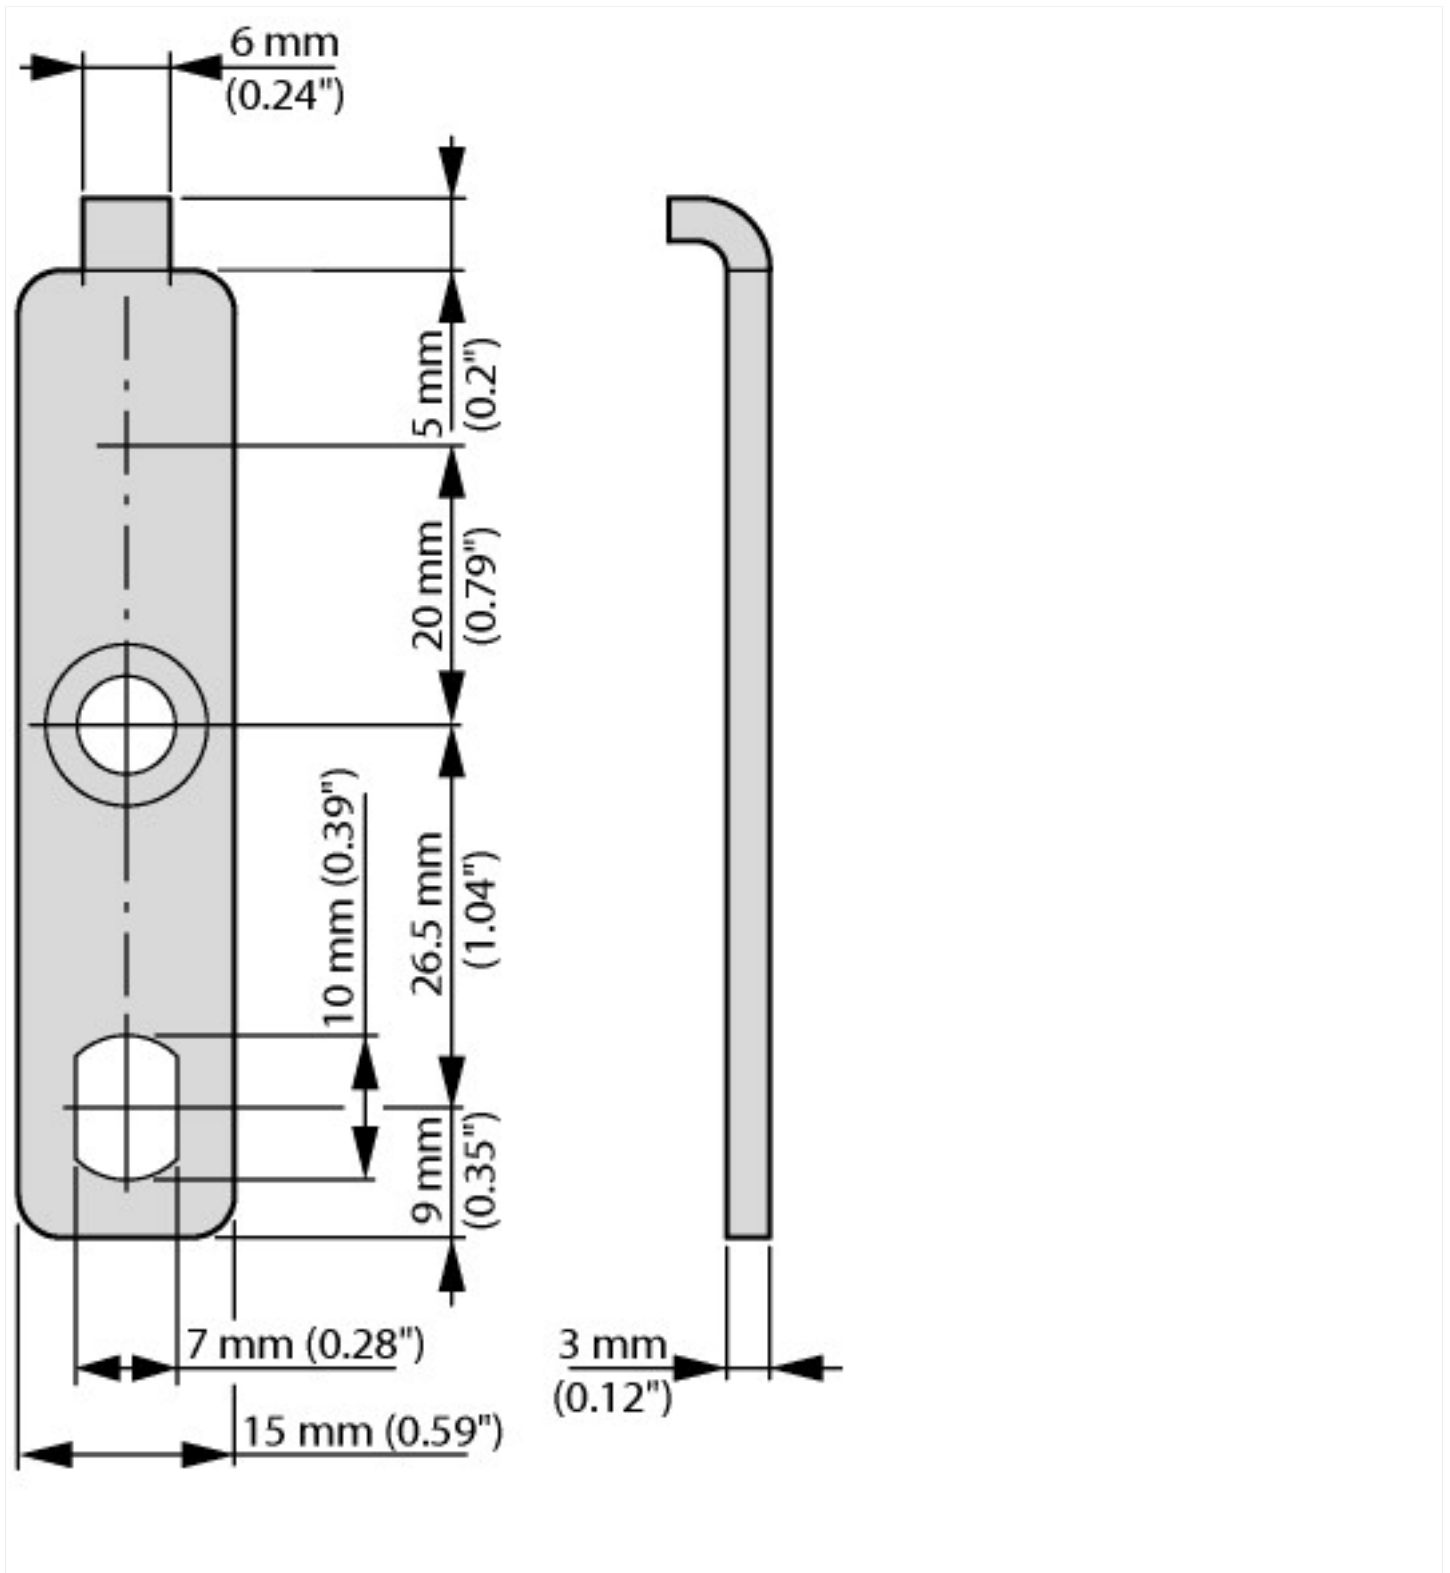

Wall fixing strap with screw, (1 set = 4 units)

Part no. **BL-CI**
 Catalog No. **036168**
 EL-Nummer **4132212**
 (Norway)

Delivery program

			
Product range			Ci insulated enclosures
Product range			Ci insulated enclosures
Basic function			Basic enclosures
Product function			Accessories for enclosure assembly
Accessories			Fixing strap kits
Single unit/Complete unit			Modular system
Function			For securing Ci enclosures directly to the wall
Information about equipment supplied			Each set contains 4 straps.
For use with			Max. 4 CI43... enclosures
Material			galvanized

Technical data ETIM 7.0

Cabinet enclosures (EG000011) / Component for arrangement / baying system (switchgear cabinet) (EC002622)			
Electric engineering, automation, process control engineering / Electrical cabinet, housing, rack / Elements for switching cabinet, housing, rack / Component for arrangement/baying system (electrical cabinet) (ecl@ss10.0.1-27-18-28-13 [ACN631012])			
Model			Mounting bracket
Width		mm	15
Height		mm	72
Depth		mm	7
Material			Steel
Colour			Other
RAL-number			0

Dimensions

Additional product information (links)

[allowInterrupt=1&RevisionSelectionMethod=LatestReleased&noSaveAs=0&Renderit](http://www.eaton.eu/DE/ecm/idcplg?IdcService=GET_FILE&model%20certification%20xEnergy%20Safety%20Ci) [http://www.eaton.eu/DE/ecm/idcplg?IdcService=GET_FILE&model certification xEnergy Safety Ci](http://www.eaton.eu/DE/ecm/idcplg?IdcService=GET_FILE&model%20certification%20xEnergy%20Safety%20Ci)