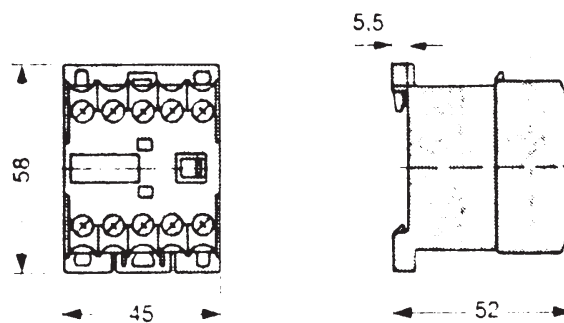

Tilleggsutstyr:

	Type	EL.nr.
	02DILE	4130371
	11DILE	4130372
	20DILE	4130373
	04DILE	4130374
	22DILE	4130375
	40DILE	4130376
	31DILE	4130367
	MV DILE	4130400