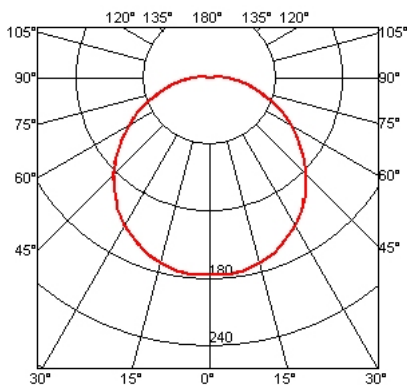

**Product Image**

**Product Line Drawing**

**Lamp(s)**

**Light Distribution**

**Product Details**

<b>Order code</b>	3030110
<b>Item name</b>	GIOTTO 305 SURF. 1X24W BMT PFC
<b>Mounting</b>	Ceiling surface or Wall surface
<b>Place of use</b>	Interior/exterior
<b>Colour</b>	White
<b>Diameter (mm)</b>	325
<b>Weight (kg)</b>	2.3
<b>Housing</b>	Polycarbonate
<b>Distribution type</b>	Symmetric
<b>Diffuser finish</b>	Opal
<b>Lamps description</b>	1 x TC-F 24W 2G10
<b>Number of lamps</b>	1
<b>Lamp included</b>	No
<b>Number of heads</b>	1
<b>Control gear availability</b>	Included
<b>Control gear type</b>	Magnetic
<b>Control gear description</b>	Power factor corrected
<b>Control gear mounting</b>	Integral
<b>Emergency</b>	Without
<b>Voltage (V)</b>	230