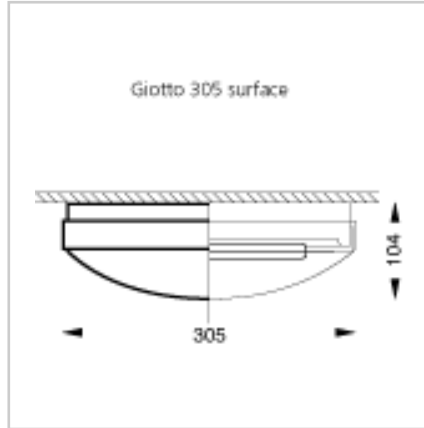

**Product selected: GIOTTO 305 SURF. 1X24W BMT PFC**

A wide range of IP44 recessed and surface-mounted luminaires, taking energy-saving, compact fluorescent lamps. They provide highly uniform illumination and their durable construction makes them suitable for general lighting applications in public areas and humid environments.

**Product Image**

**Product Line Drawing**

**Lamp(s)**

**Light Distribution**

**Product Details**

<b>Order code</b>	3030110
<b>Item name</b>	GIOTTO 305 SURF. 1X24W BMT PFC
<b>Mounting</b>	Ceiling surface or Wall surface
<b>Place of use</b>	Interior/exterior
<b>Colour</b>	White
<b>Diameter (mm)</b>	325
<b>Weight (kg)</b>	2.3
<b>Housing</b>	Polycarbonate
<b>Distribution type</b>	Symmetric
<b>Diffuser finish</b>	Opal
<b>Lamps description</b>	1 x TC-F 24W 2G10
<b>Number of lamps</b>	1
<b>Lamp included</b>	No
<b>Number of heads</b>	1
<b>Control gear availability</b>	Included
<b>Control gear type</b>	Magnetic
<b>Control gear description</b>	Power factor corrected
<b>Control gear mounting</b>	Integral
<b>Emergency</b>	Without
<b>Voltage (V)</b>	230