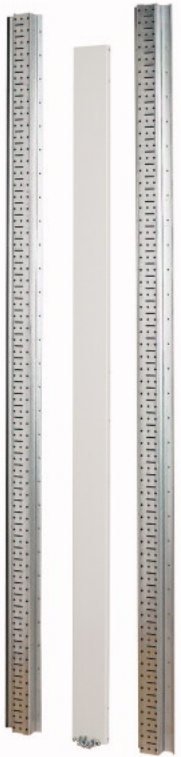

Separation frame H10

Part no. **BPZ-SF-10**
Article no. **173625**

Delivery program

Mounting type			Surface mounted
Material			Sheet steel
Surface finish			With powder coating
Mounting position			Vertical
Height		mm	1060
Colour			light gray (RAL 7035)
applicable for			Partitioned configuration in surface-mounted service distribution board

Technical data ETIM 6.0

Cabinet enclosures (EG000011) / Component for installation (switchgear cabinet) (EC002620)			
Electric engineering, automation, process control engineering / Electrical cabinet, housing, rack / Switching cabinet, housing, rack (accessories) / Component for installation (electrical cabinet) (ec@ss8.1-27-18-92-61 [ACN627008])			
Model			Connector / partition piece
Suitable for enclosure building width		mm	0
Suitable for enclosure building height		mm	1060
Suitable for enclosure building depth		mm	0
Width		mm	150
Height		mm	1050
Depth		mm	60
Material			Metal
Colour			Grey
RAL-number			7035