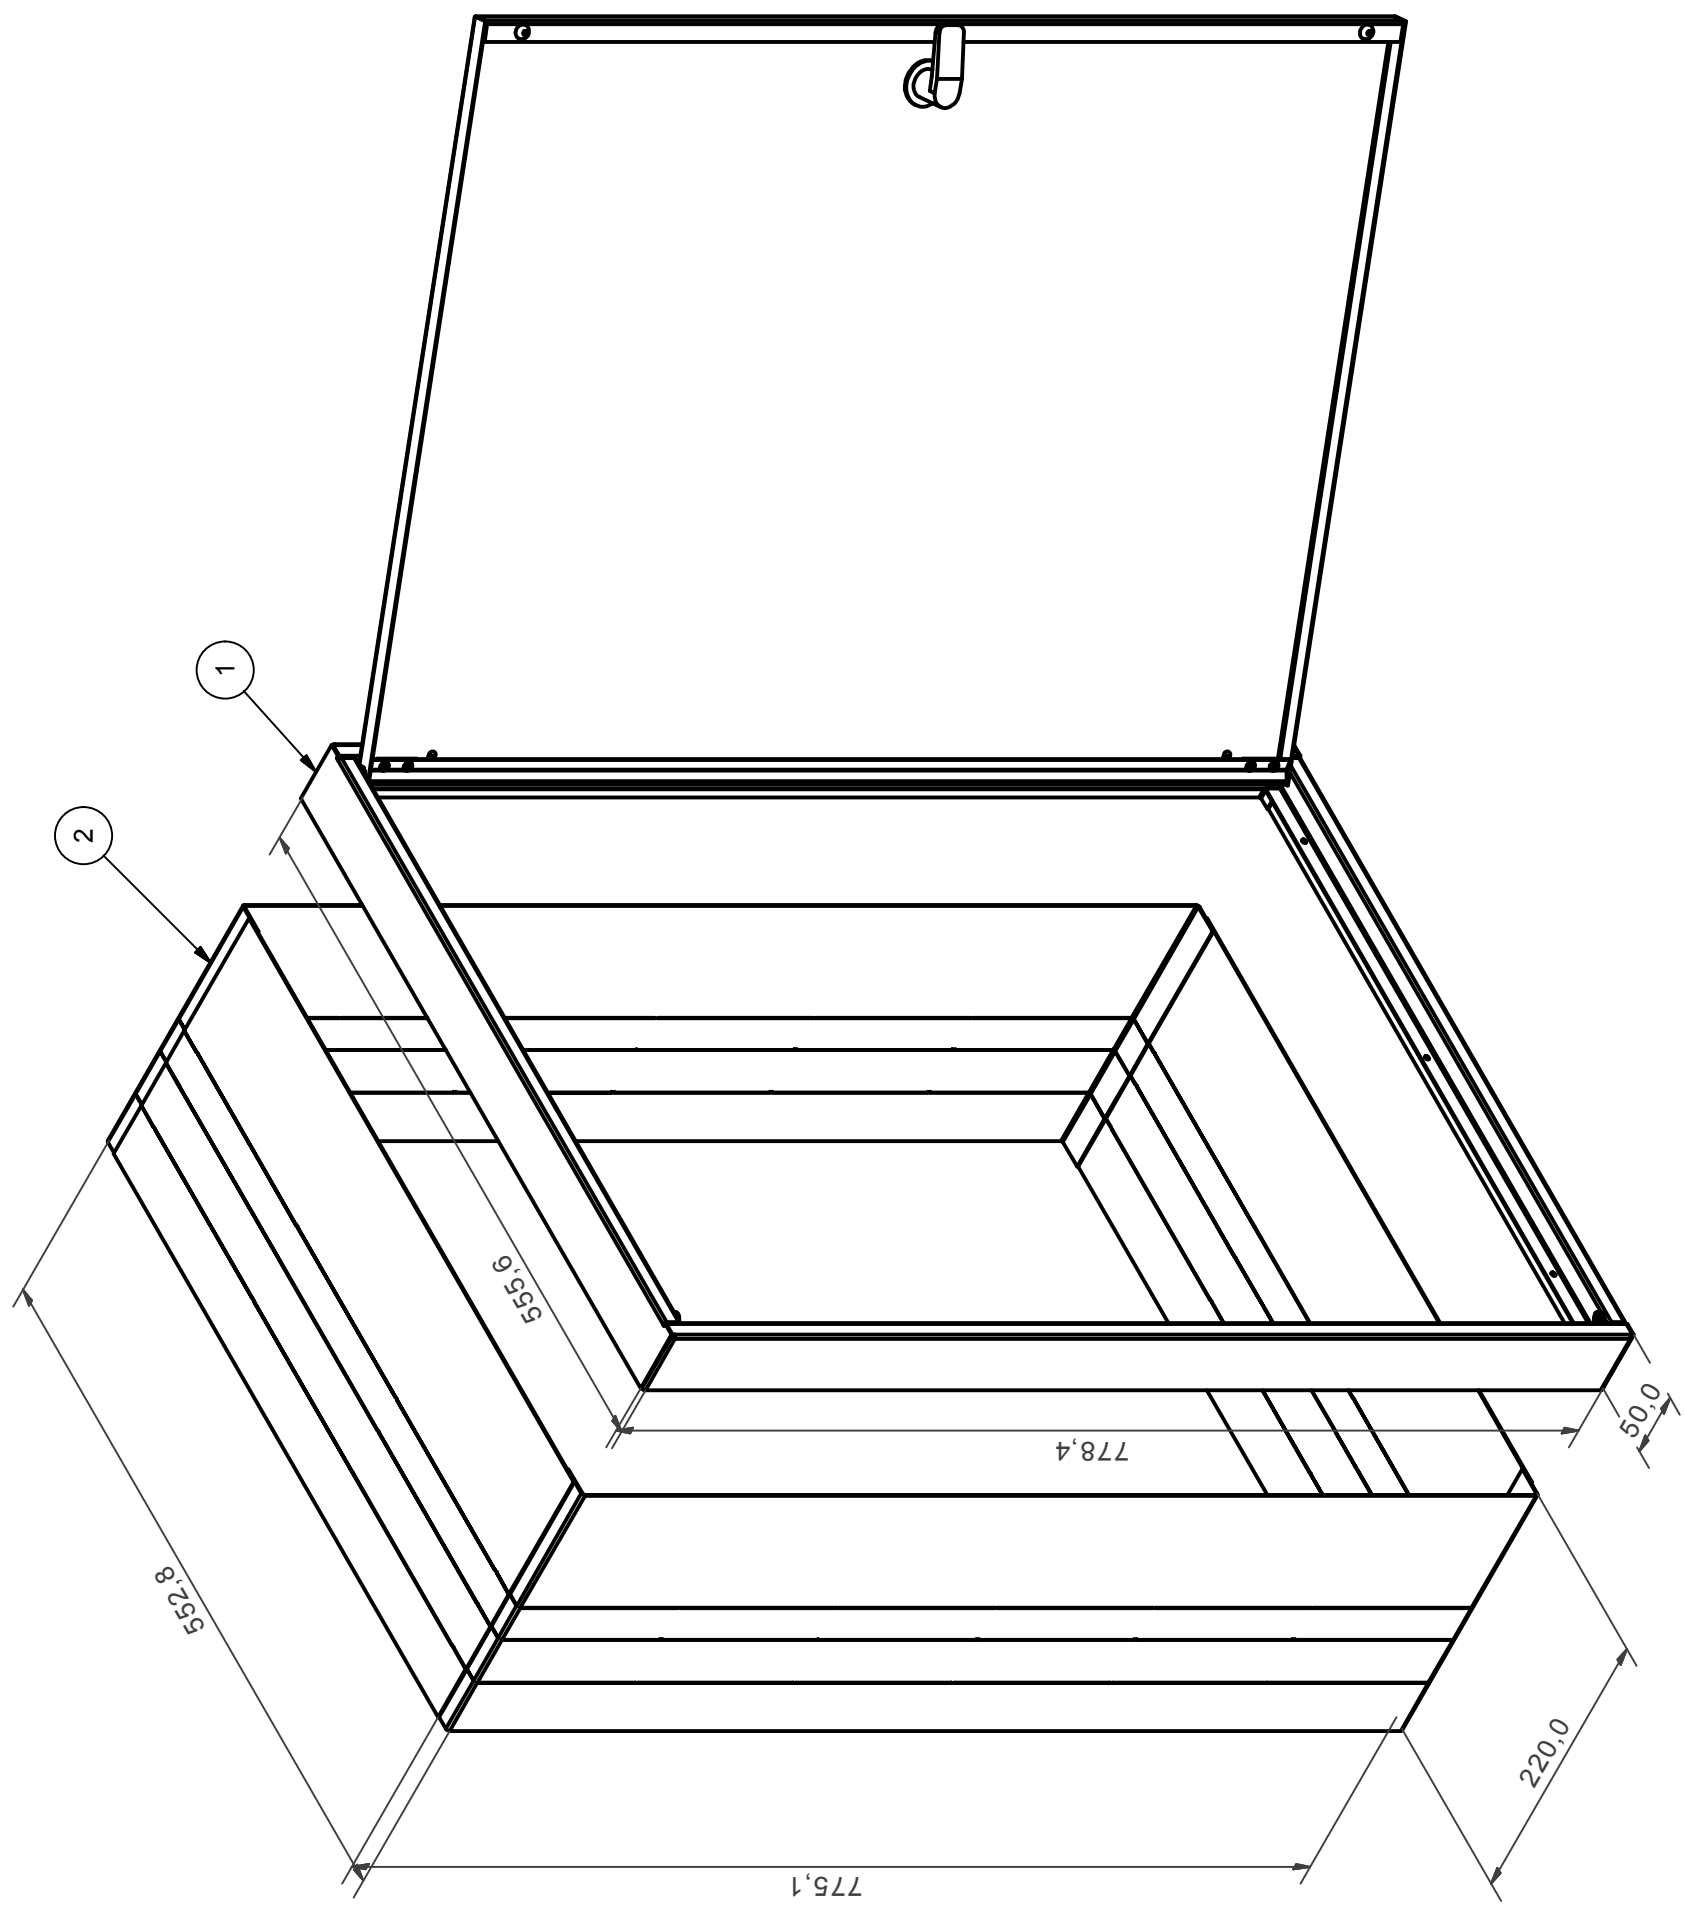

D

C

B

A

1 2 3 4 5 6

1 2 3 4 5 6

Parts List			
ITEM	QTY	PART NUMBER	DESCRIPTION
1	1	032-138	Dørkapsling for F-skap
2	1	032-139-001	Avdekking for F-skap
Approved by - date			Date
ole			14.04.2011

Designed by
ole