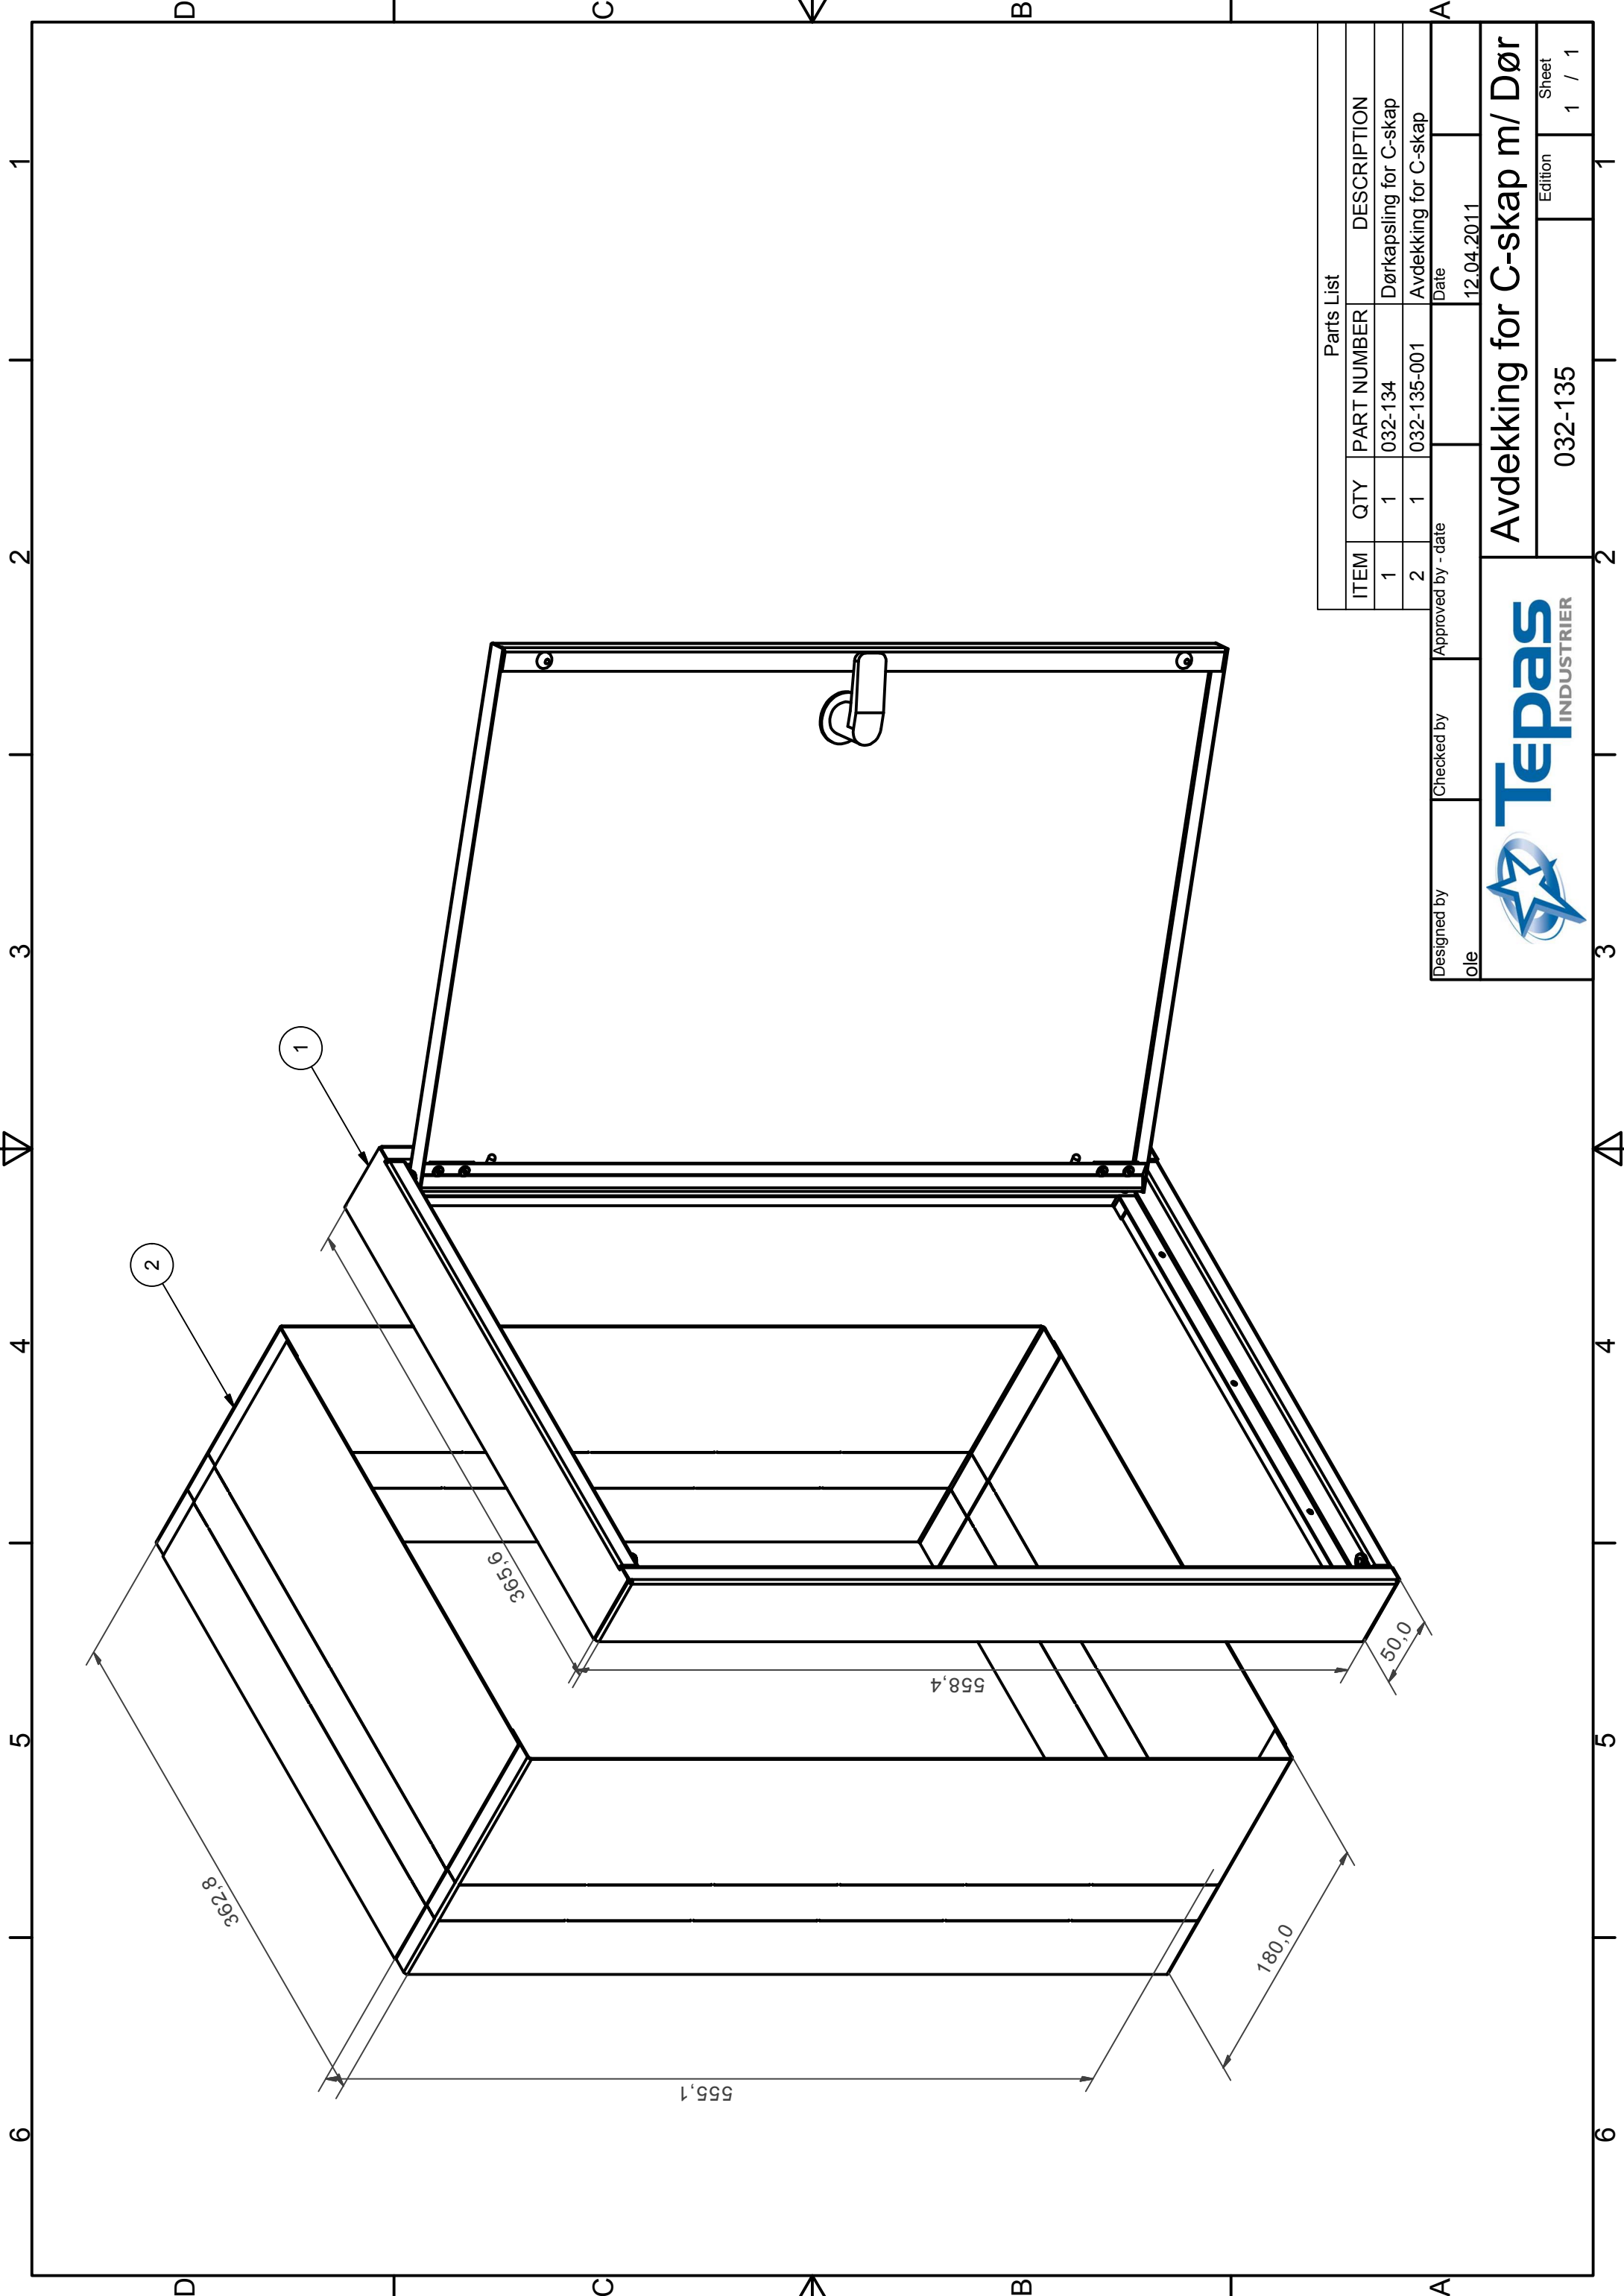

Powering Business Worldwide

Parts List			
ITEM	QTY	PART NUMBER	DESCRIPTION
1	1	032-134-001	Dør ramme for C-skap
2	1	032-134-003	Dør for C-skap ramme
Approved by - date			Date
ole			12.04.2011

Designed by
ole

Sheet

1 / 1

Parts List			
ITEM	QTY	PART NUMBER	DESCRIPTION
1	1	032-134	Dørkapsling for C-skap
2	1	032-135-001	Avdekking for C-skap
Designed by - date			Date
ole			12.04.2011

Checked by _____ Approved by - date _____

A

D

C

B

A

Parts List

ITEM	QTY	PART NUMBER	DESCRIPTION
1	1	032-132-001	Dør ramme for D-skap
2	1	032-132-003	Dør for D-skap ramme

Designed by
ole