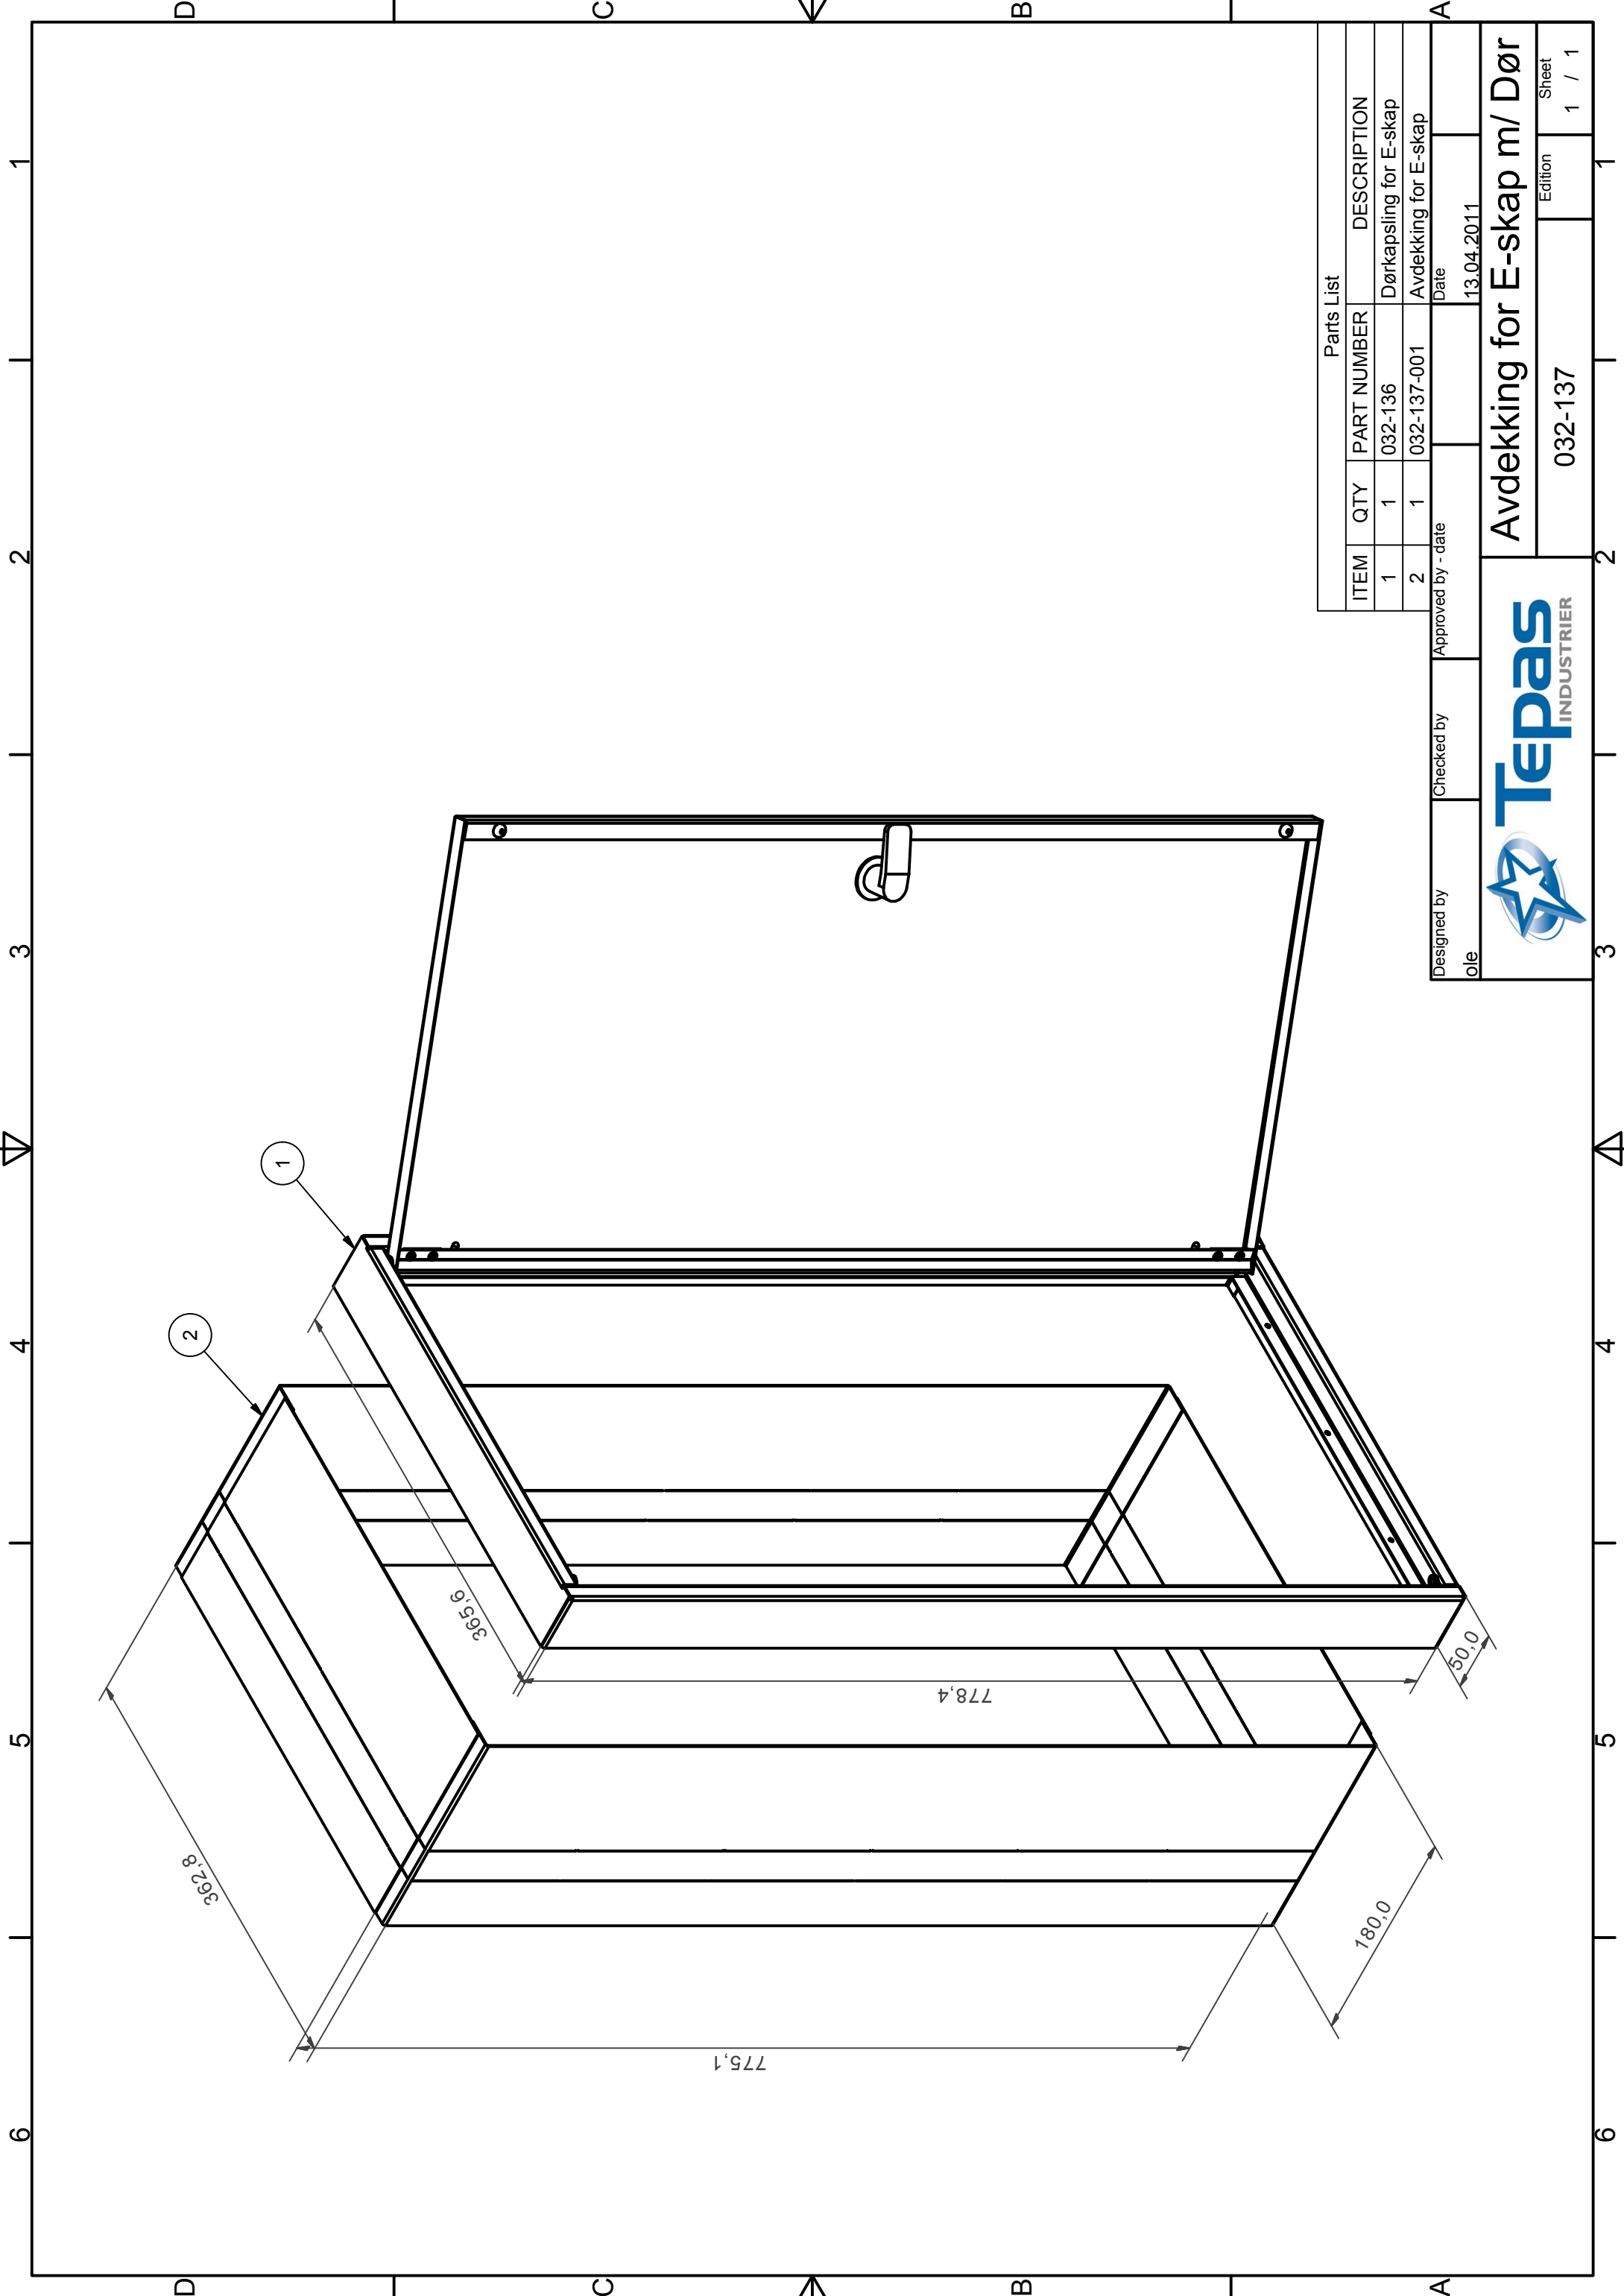

Parts List			
ITEM	QTY	PART NUMBER	DESCRIPTION
1	1	032-136	Dørkapsling for E-skap
2	1	032-137-001	Avdekking for E-skap
Approved by - date			Date
ole			13.04.2011

Designed by: ole

Checked by:

Approved by - date:

Date: 13.04.2011

Tepas
INDUSTRIER

Avdekking for E-skap m/ Dør

032-137

Edition: 1 / 1

Sheet: 1 / 1