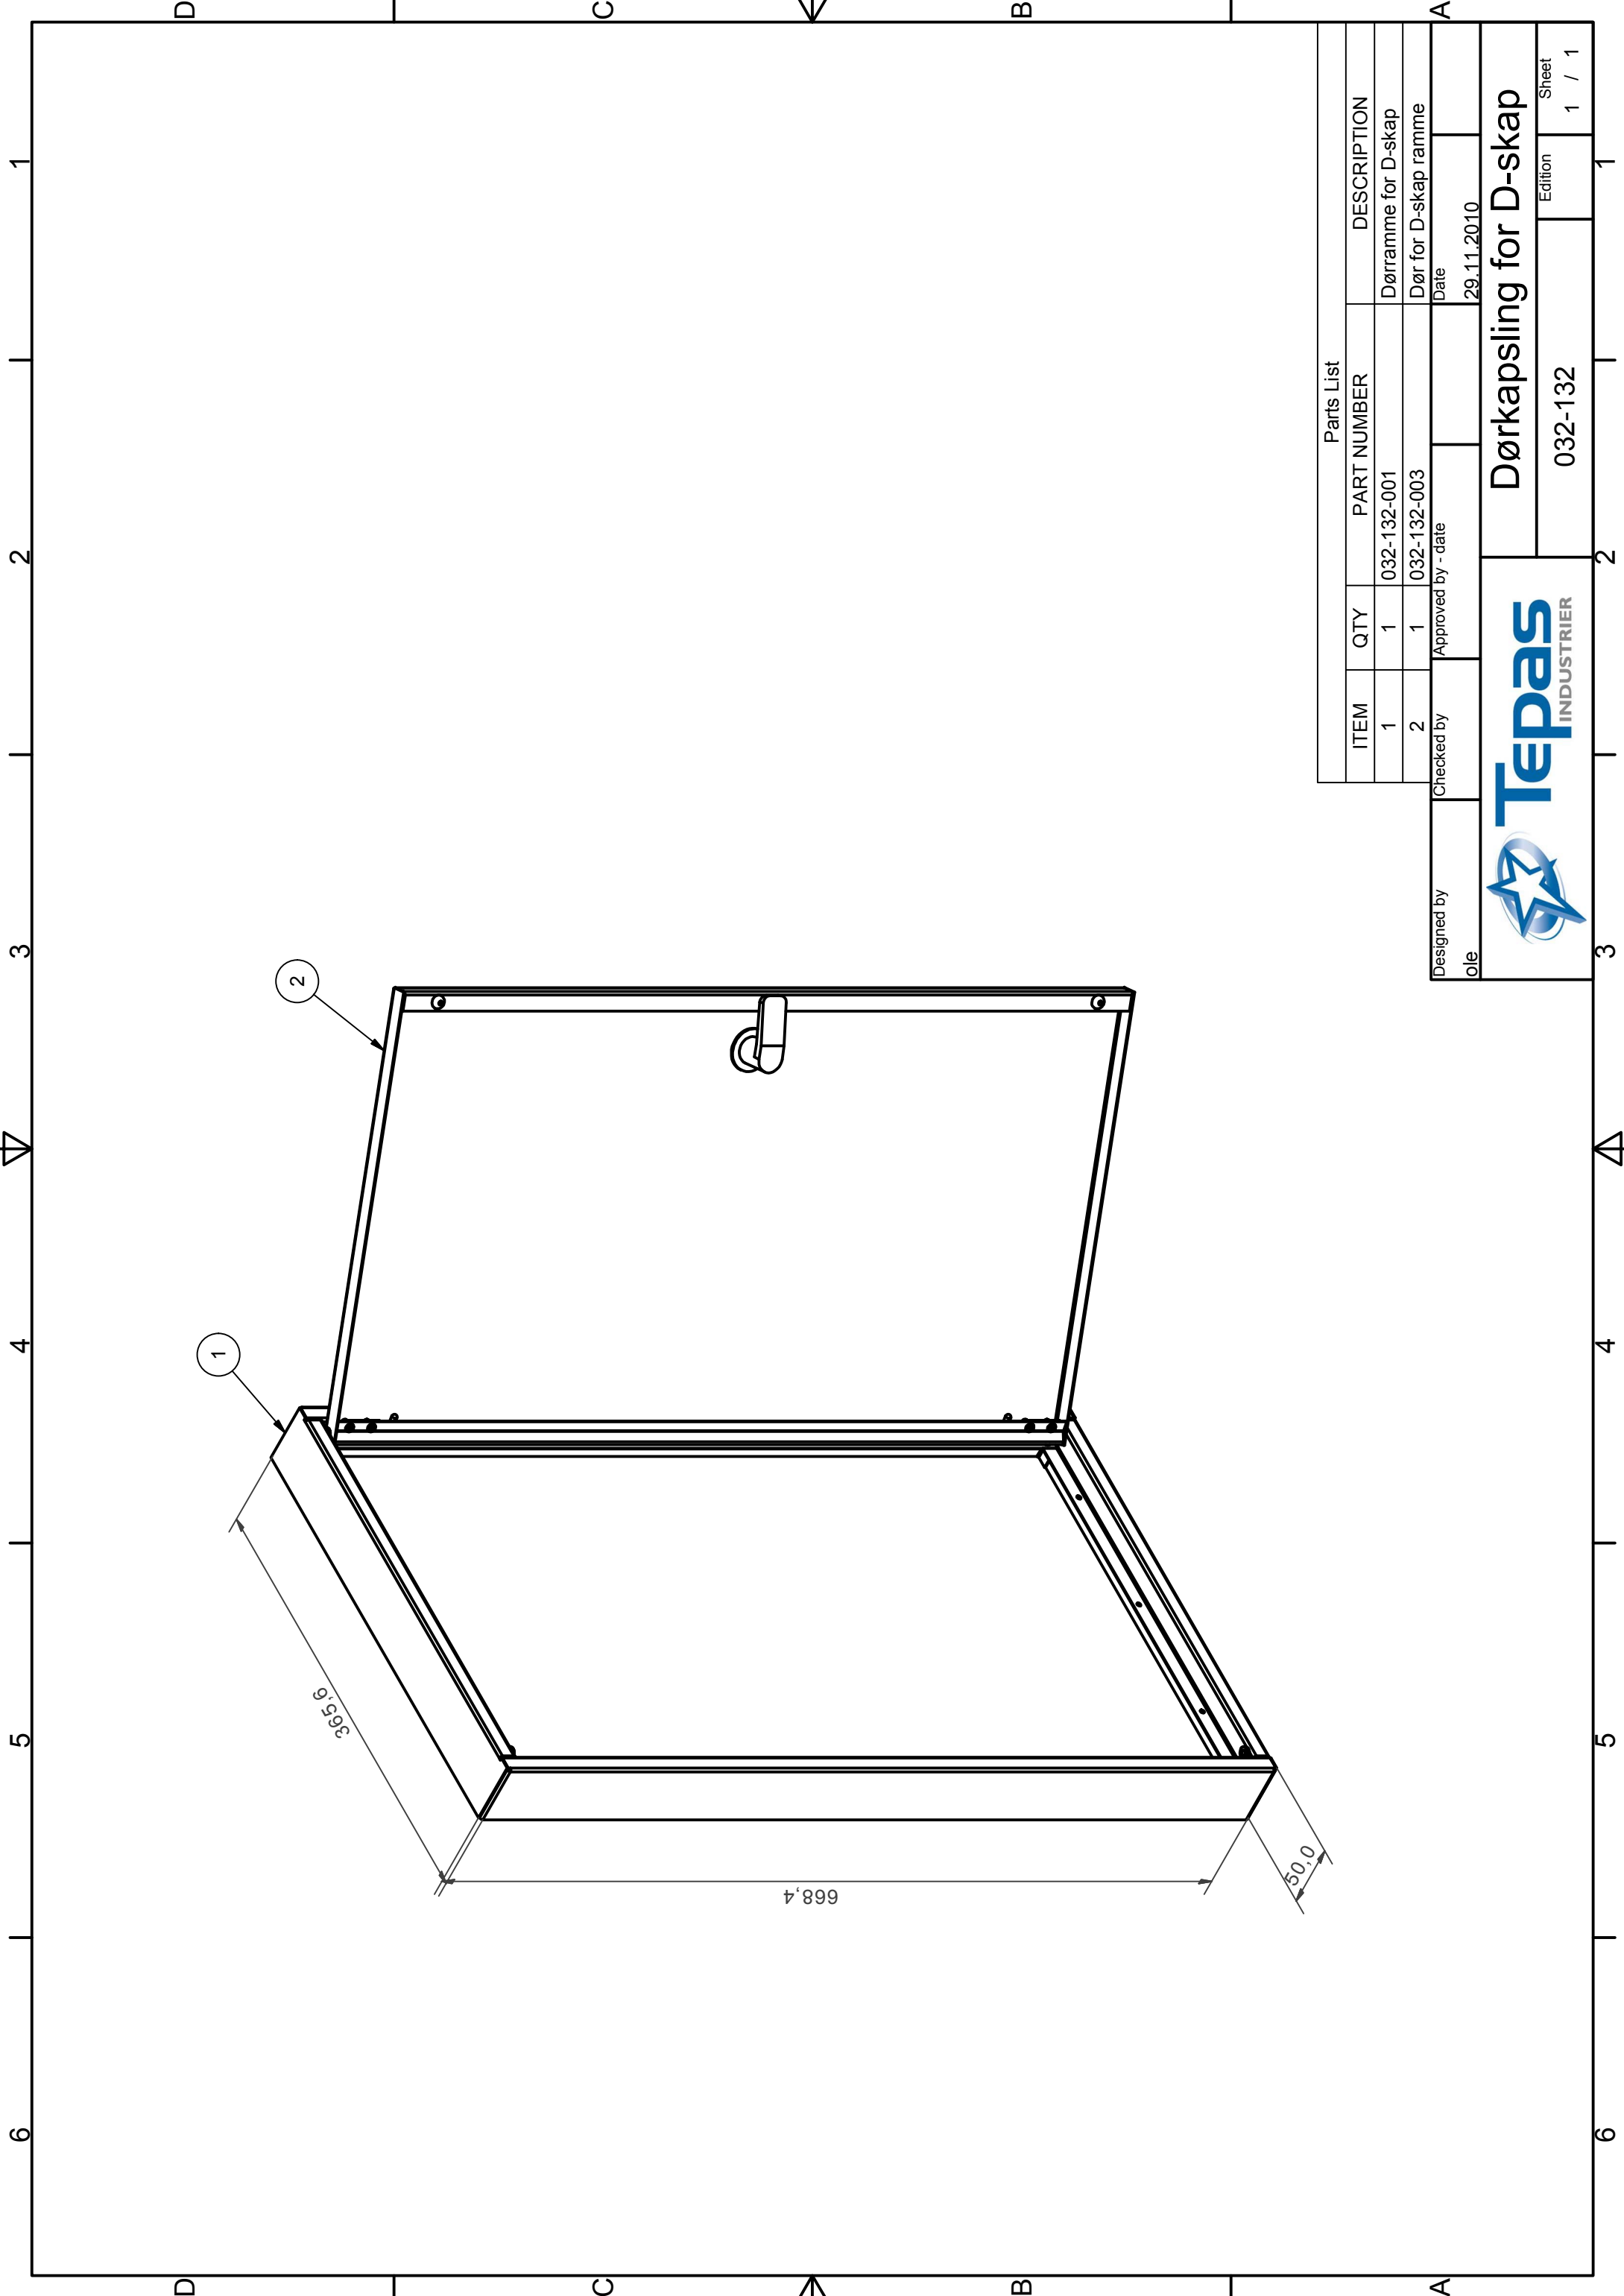

1 2 3 4 5 6

D

C

B

A

D

C

B

A

Parts List

ITEM	QTY	PART NUMBER	DESCRIPTION
1	1	032-132-001	Dør ramme for D-skap
2	1	032-132-003	Dør for D-skap ramme

Designed by
ole

Checked by

Approved by - date

Date

29.11.2010

Dørkapsling for D-skap

032-132

Sheet
1 / 1

Edition

1 / 1