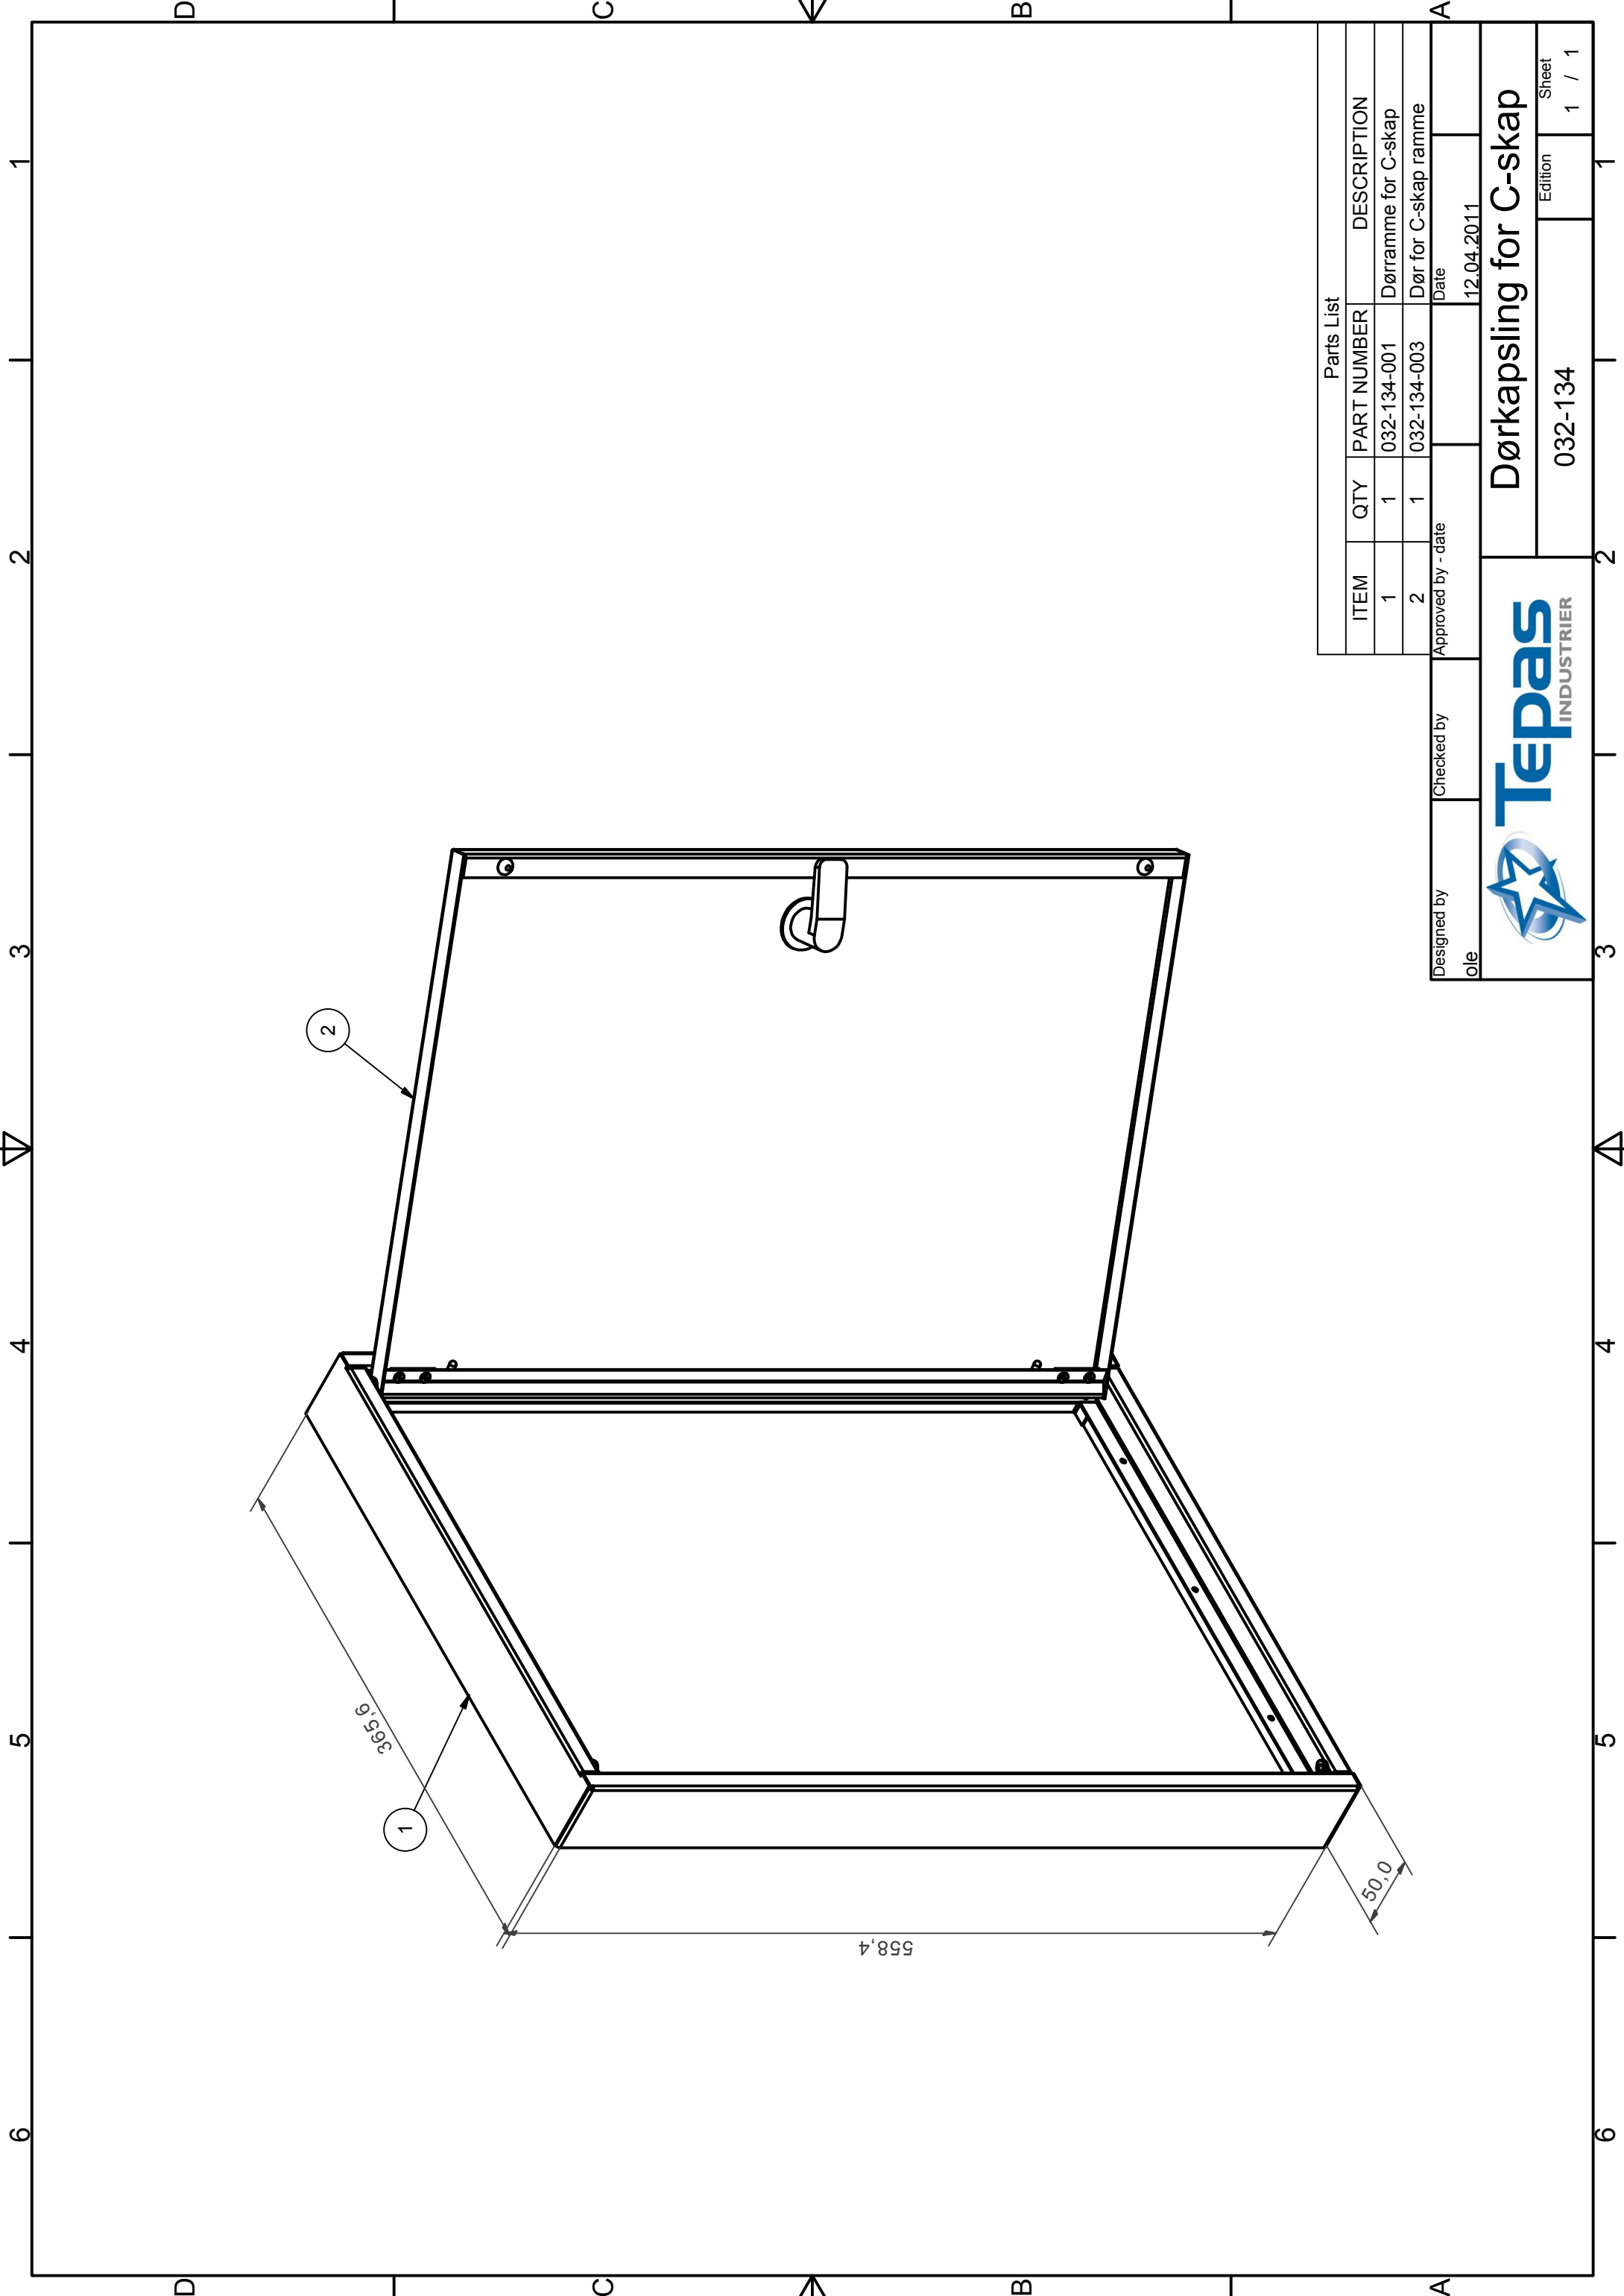

Powering Business Worldwide

Parts List			
ITEM	QTY	PART NUMBER	DESCRIPTION
1	1	032-134-001	Dør ramme for C-skap
2	1	032-134-003	Dør for C-skap ramme
Approved by - date			Date
ole			12.04.2011

Designed by
ole

Sheet

1 / 1

Parts List			
ITEM	QTY	PART NUMBER	DESCRIPTION
1	1	032-134	Dørkapsling for C-skap
2	1	032-135-001	Avdekking for C-skap
Designed by - date			Date
ole			12.04.2011

Checked by _____ Approved by - date _____

A

D

C

B

A

Parts List

ITEM	QTY	PART NUMBER	DESCRIPTION
1	1	032-132-001	Dør ramme for D-skap
2	1	032-132-003	Dør for D-skap ramme

Designed by
ole