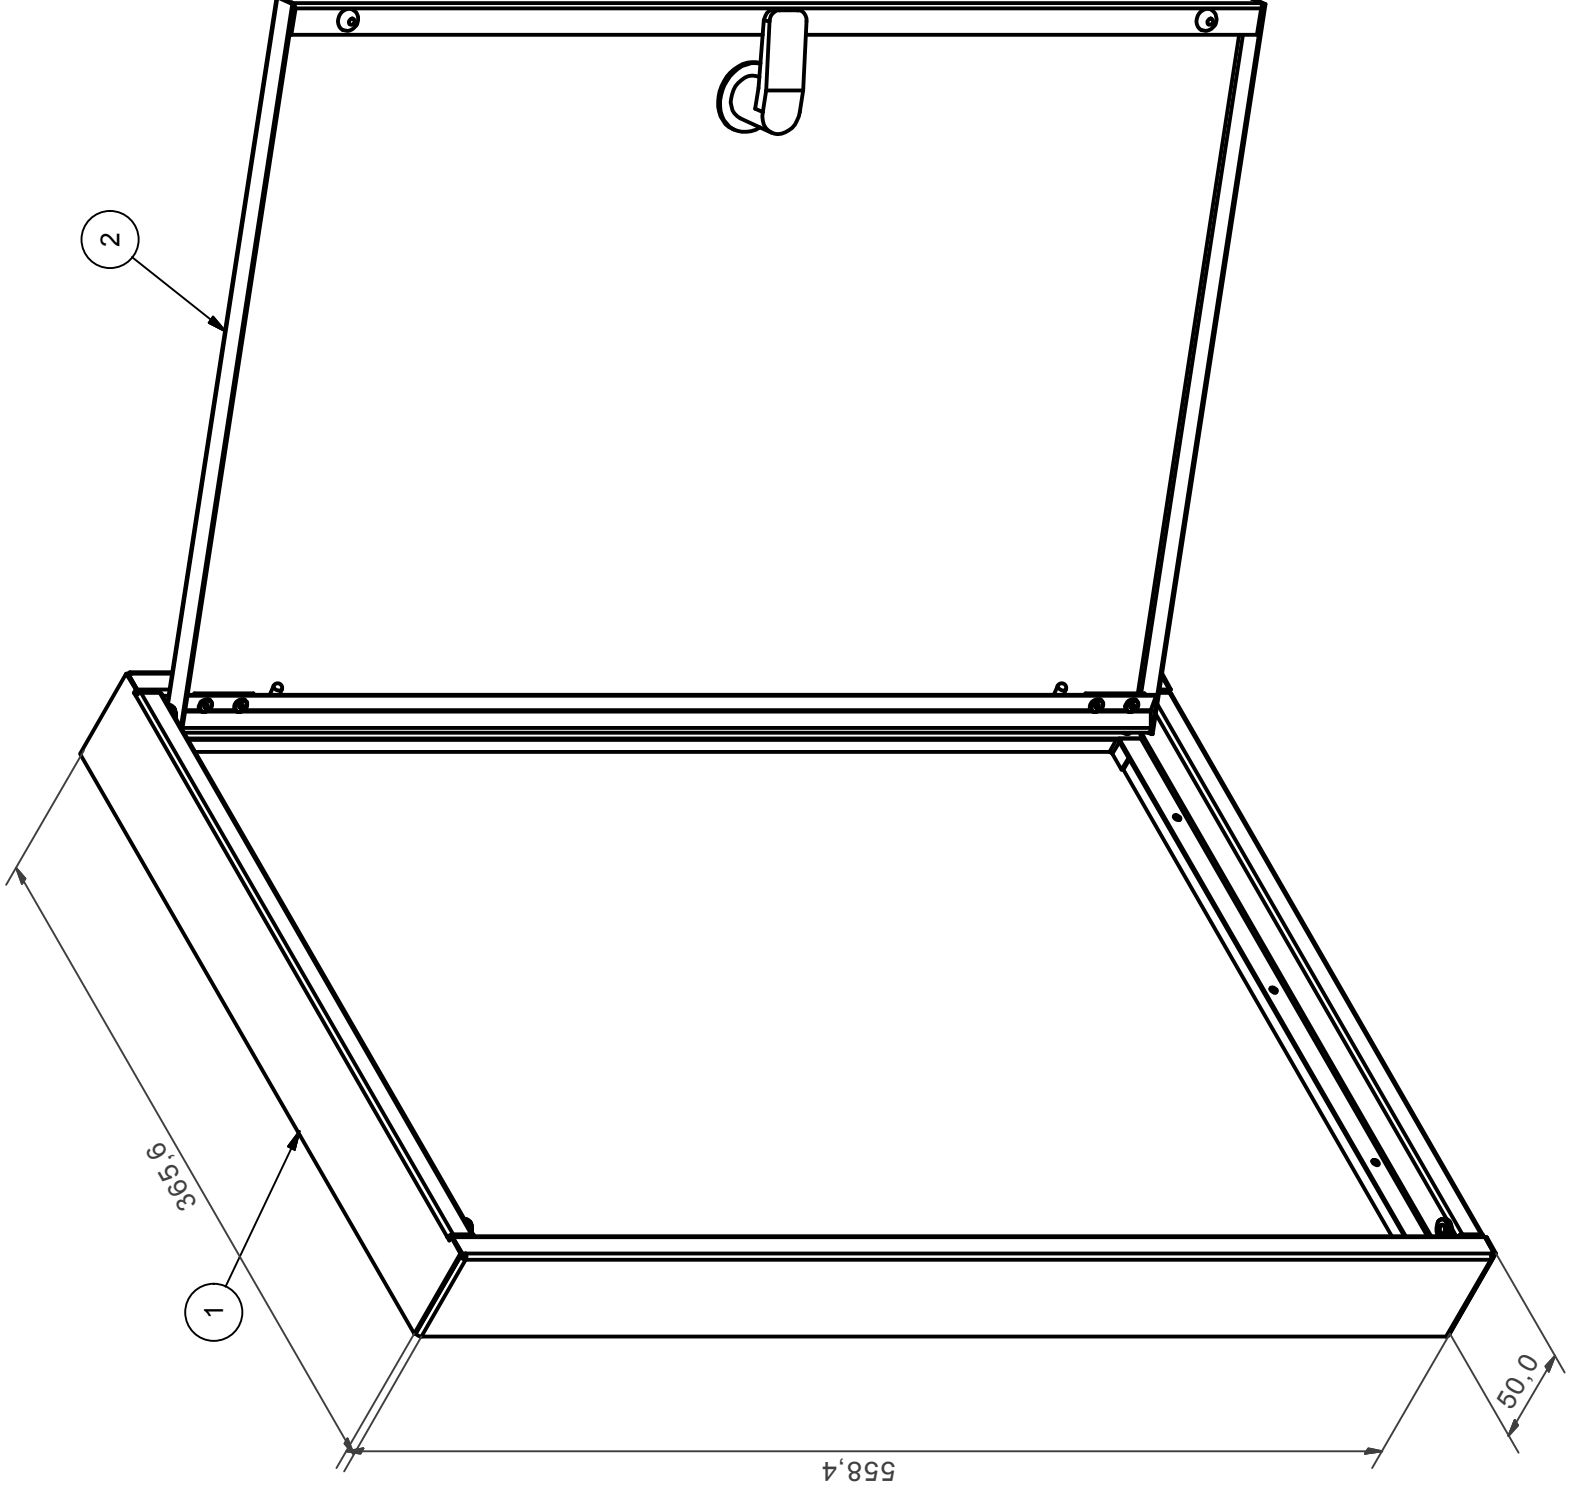

Powering Business Worldwide

Parts List			
ITEM	QTY	PART NUMBER	DESCRIPTION
1	1	032-134-001	Dør ramme for C-skap
2	1	032-134-003	Dør for C-skap ramme
Approved by - date			Date
ole			12.04.2011

Designed by
ole