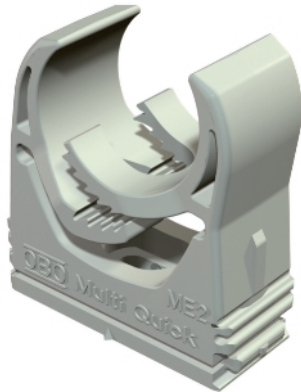

Multi-Quick clip, metric

- Multi-quick metric
- Simple fastening
- Secure locking
- Radial arrangement
- Simplified storage
- Universally applicable

Type	Clamping range D mm	Colour	Pack. pcs	Weight kg/100 pcs.	Item No.
M-Quick M20 LGR	16-20	Light grey	100	0,600	2153718
M-Quick M25 LGR	20-25	Light grey	50	0,930	2153726
M-Quick M32 LGR	25-32	Light grey	50	1,390	2153734

PA Polyamide

Dimensions

Type	Clamping range D mm	Dimension B mm	Dimension H mm	Dimension L mm	Dimension L1 mm	Pull-out value N
M-Quick M20 LGR	16-20	27,5	32	8	12	40
M-Quick M25 LGR	20-25	33	37	9	13	50
M-Quick M32 LGR	25-32	43	46	12	16	60