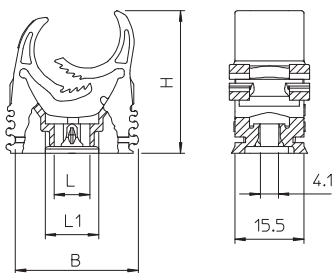

Multi-Quick clip, metric

- Multi-quick metric
- Simple fastening
- Secure locking
- Radial arrangement
- Simplified storage
- Universally applicable

Type	Clamping range D mm	Colour	Pack. pcs	Weight kg/100 pcs.	Item No.
M-Quick M20 LGR	16-20	Light grey	100	0,600	2153718
M-Quick M25 LGR	20-25	Light grey	50	0,930	2153726
M-Quick M32 LGR	25-32	Light grey	50	1,390	2153734

PA Polyamide

Dimensions

Type	Clamping range D mm	Dimension B mm	Dimension H mm	Dimension L mm	Dimension L1 mm	Pull-out value N
M-Quick M20 LGR	16-20	27,5	32	8	12	40
M-Quick M25 LGR	20-25	33	37	9	13	50
M-Quick M32 LGR	25-32	43	46	12	16	60