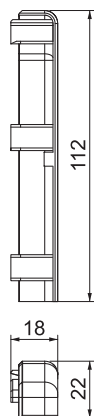

# Technical data sheet

End piece SL ESli20110

Art.-Nr. 6132300

End piece (left) as a fitting for the skirting trunking.

**PVC** Polyvinylchloride

Additional product text, instruction For a clean end to the trunking system. For attaching to the trunking ends.

## Master data

Item no.	6132300
Type	SL ESli20110 rws
Description 1	End piece left
Description 2	SL 20x110 9010
Colour	Pure white
RAL number	9010
Material	Polyvinylchloride
Material symbol	PVC
Smallest sales unit	10,00 Piece
Weight	0,90 kg/100 pc.

## Technical data

Length	20,00 mm
Width	20,00 mm
Height	111,00 mm
Version	Left
Decoration	Without
Cover sealing lip	Without
Halogen-free	<input type="checkbox"/>
With carpet strip	<input type="checkbox"/>
Premarkings	<input type="checkbox"/>