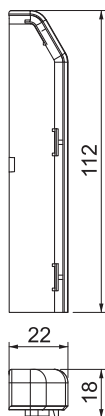

Technical data sheet

End piece SL ESre20110

Art.-Nr. 6132286

End piece (right) as a fitting for the skirting trunking.

PVC Polyvinylchloride

Additional product text, instruction For a clean end to the trunking system. For attaching to the trunking ends.

Master data

Item no.	6132286
Type	SL ESre20110 rws
Description 1	End piece right
Description 2	SL 20x110 9010
Colour	Pure white
RAL number	9010
Material	Polyvinylchloride
Material symbol	PVC
Smallest sales unit	10,00 Piece
Weight	0,90 kg/100 pc.

Technical data

Length	20,00 mm
Width	20,00 mm
Height	111,00 mm
Version	Right
Decoration	Without
Cover sealing lip	Without
Halogen-free	<input type="checkbox"/>
With carpet strip	<input type="checkbox"/>
Premarkings	<input type="checkbox"/>