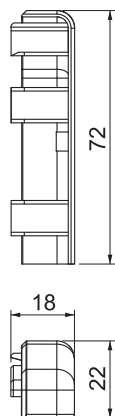

## End piece SL ESli2070

Art.-Nr. 6132296

End piece (left) as a fitting for the skirting trunking.

**PVC** Polyvinylchloride

Additional product text, instruction For a clean end to the trunking system. For attaching to the trunking ends.

### Master data

Item no.	6132296
Type	SL ESli2070 rws
Description 1	End piece left
Description 2	SL 20x70 9010
Colour	Pure white
RAL number	9010
Material	Polyvinylchloride
Material symbol	PVC
Smallest sales unit	10,00 Piece
Weight	0,60 kg/100 pc.

### Technical data

Length	20,00 mm
Width	20,00 mm
Height	71,00 mm
Version	Left
Decoration	Without
Cover sealing lip	Without
Halogen-free	<input type="checkbox"/>
With carpet strip	<input type="checkbox"/>
Premarkings	<input type="checkbox"/>