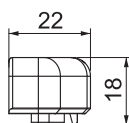

Technical data sheet

End piece SL ESre2070

Art.-Nr. 6132281

End piece (right) as a fitting for the skirting trunking.

PVC Polyvinylchloride

Additional product text, instruction For a clean end to the trunking system. For attaching to the trunking ends.

Master data

Item no.	6132281
Type	SL ESre2070 rws
Description 1	End piece right
Description 2	SL 20x70 9010
Colour	Pure white
RAL number	9010
Material	Polyvinylchloride
Material symbol	PVC
Smallest sales unit	10,00 Piece
Weight	0,60 kg/100 pc.

Technical data

Length	20,00 mm
Width	20,00 mm
Height	71,00 mm
Version	Right
Decoration	Without
Cover sealing lip	Without
Halogen-free	<input type="checkbox"/>
With carpet strip	<input type="checkbox"/>
Premarkings	<input type="checkbox"/>