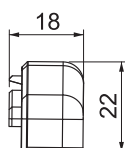

Technical data sheet

End piece SL ESli2050

Art.-Nr. 6132293

End piece (left) as a fitting for the skirting trunking.

PVC Polyvinylchloride

Additional product text, instruction For a clean end to the trunking system. For attaching to the trunking ends.

Master data

Item no.	6132293
Type	SL ESli2050 rws
Description 1	End piece left
Description 2	SL 20x50 9010
Colour	Pure white
RAL number	9010
Material	Polyvinylchloride
Material symbol	PVC
Smallest sales unit	10,00 Piece
Weight	0,50 kg/100 pc.

Technical data

Length	20,00 mm
Width	20,00 mm
Height	51,00 mm
Version	Left
Decoration	Without
Cover sealing lip	Without
Halogen-free	<input type="checkbox"/>
With carpet strip	<input type="checkbox"/>
Premarkings	<input type="checkbox"/>