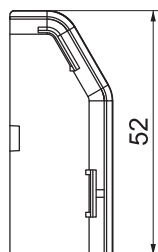

Technical data sheet

End piece SL ESre2050

Art.-Nr. 6132277

End piece (right) as a fitting for the skirting trunking.

PVC Polyvinylchloride

Additional product text, instruction For a clean end to the trunking system. For attaching to the trunking ends.

Master data

Item no.	6132277
Type	SL ESre2050 rws
Description 1	End piece right
Description 2	SL 20x50 9010
Colour	Pure white
RAL number	9010
Material	Polyvinylchloride
Material symbol	PVC
Smallest sales unit	10,00 Piece
Weight	0,50 kg/100 pc.

Technical data

Length	20,00 mm
Width	20,00 mm
Height	51,00 mm
Version	Right
Decoration	Without
Cover sealing lip	Without
Halogen-free	<input type="checkbox"/>
With carpet strip	<input type="checkbox"/>
Premarkings	<input type="checkbox"/>