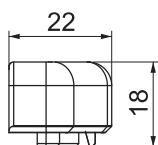

Technical data sheet

End piece SL ESre2050

Art.-Nr. 6132277

End piece (right) as a fitting for the skirting trunking.

PVC Polyvinylchloride

Additional product text, instruction For a clean end to the trunking system. For attaching to the trunking ends.

Master data

Item no.	6132277
Type	SL ESre2050 rws
Description 1	End piece right
Description 2	SL 20x50 9010
Colour	Pure white
RAL number	9010
Material	Polyvinylchloride
Material symbol	PVC
Smallest sales unit	10,00 Piece
Weight	0,50 kg/100 pc.

Technical data

Length	20,00 mm
Width	20,00 mm
Height	51,00 mm
Version	Right
Decoration	Without
Cover sealing lip	Without
Halogen-free	<input type="checkbox"/>
With carpet strip	<input type="checkbox"/>
Premarkings	<input type="checkbox"/>