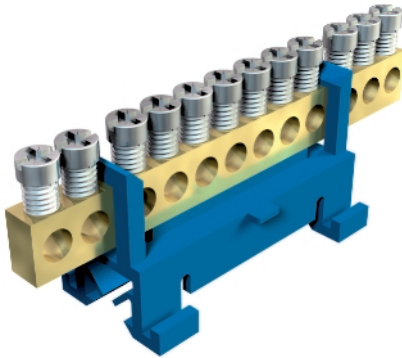

Neutral conductor terminals, with screw contacts, 12 terminals

Neutral conductor connection terminal with twelve 16 mm² terminals
Clamping rail, brass, steel bolts, electrogalvanised and transparently passivated, for snapping onto 35 mm hat rails to DIN EN 50022 (transverse) or flat rails 10 x 2–2.5 mm (lengthwise).

Type	Colour	Pack. pcs	Weight kg/100 pcs.	Item No.
60 N 12x16 BL	Blue	10	4,200	2054086

PA Polyamide

Dimensions