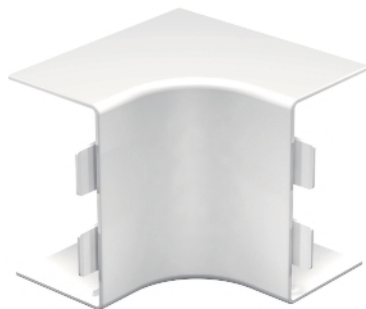

Internal corner cover

Internal corner cover for changing the direction of the WDK trunking.

Type	Colour	Dim. a mm	Pack. pcs	Weight kg/100 pcs.	Item No.
WDK HI60110RW	Pure white	130	2	13,254	6192033
WDK HI60110CW	Cream	130	2	13,312	6160336
WDK HI60110LGR	Light grey	130	2	13,102	6182216
WDK HI60110GR	Stone grey	130	2	13,312	6022235

PVC Polyvinylchloride

Dimensions