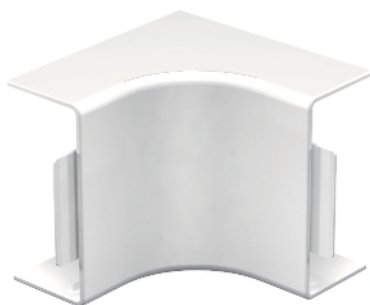

## Internal corner cover

Internal corner cover for changing the direction of the WDK trunking.

Type	Colour	Dim. a mm	Pack. pcs	Weight kg/100 pcs.	Item No.
WDK HI40090RW	Pure white	109	2	9,468	6191967
WDK HI40090CW	Cream	109	2	9,468	6160115
WDK HI40090LGR	Light grey	109	2	9,468	6182135
WDK HI40090GR	Stone grey	109	2	9,468	6021190

**PVC** Polyvinylchloride