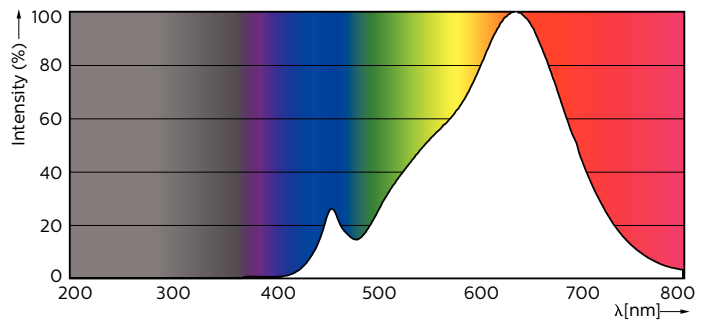

MASTER LEDspot ExpertColor MV 50W GU10 927 36D