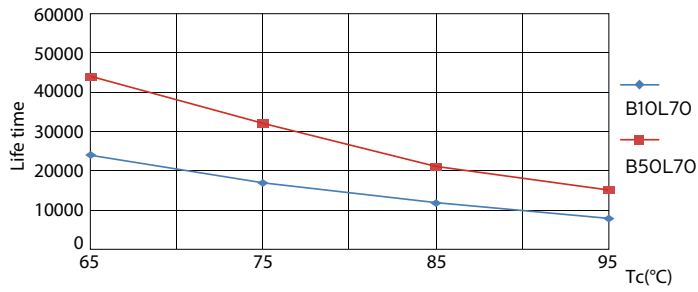

Fotometriske data

General Uniform Lighting
1. PLC FOR 9W 830 4P G24q-3

CorePro LED PLC 4P

Levetid

LEDtube PLC 100mm 9W G24Q-3 830 950lm

LEDtube PLC 100mm 9W G24Q-3 830 950lm

LEDtube PLC 100mm 9W G24Q-3 830 950lm