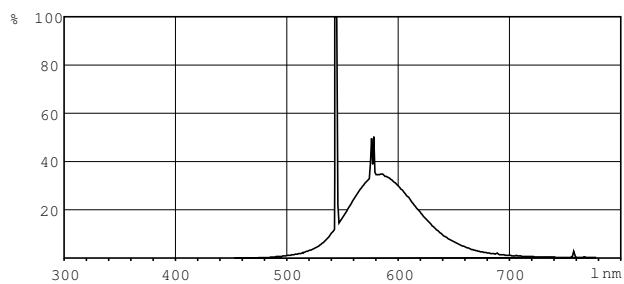

Fotometriske data

LDPB_TL-DCOL_160-Spectral power distribution B/W