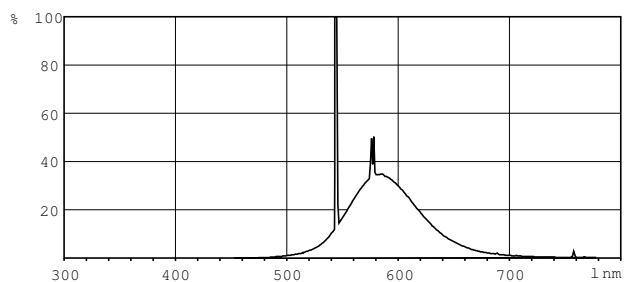

Fotometriske data

LDPB_TL-DCOL_160-Spectral power distribution B/W