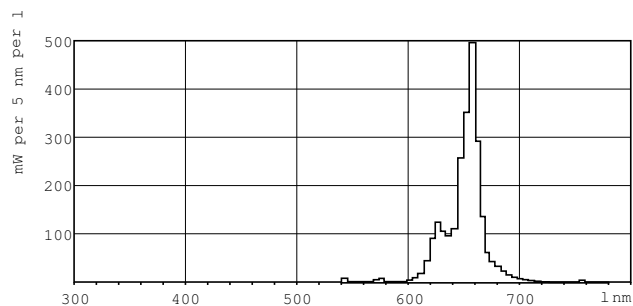

Fotometriske data

LDPB_TL-DCOL_150-Spectral power distribution B/W