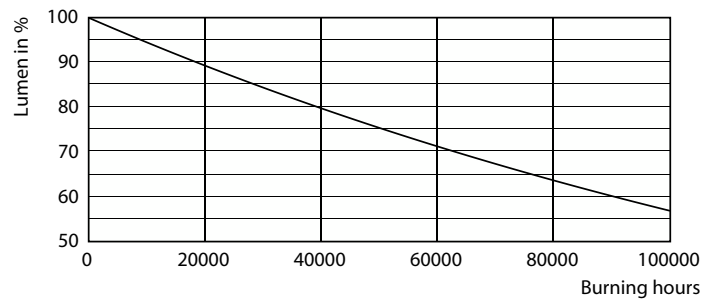

## Levetid

LEDtube 60K 7595 FailureRate-LED

LEDtube MAS EU 36W 60K LumenVsTc-LMP

LEDtube 60K 7595 LifetimeVsTc-LED

LEDtube\_60K