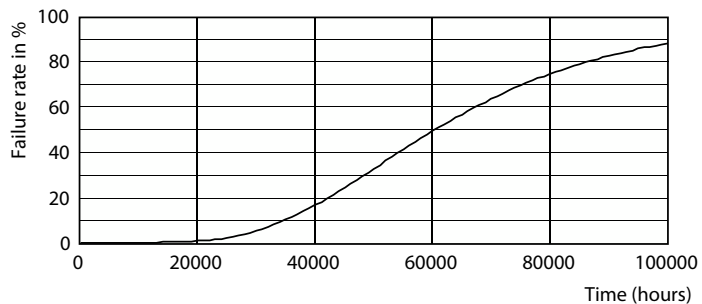

MASTER LEDtube InstantFit HF T5

Levetid

LEDtube_60K