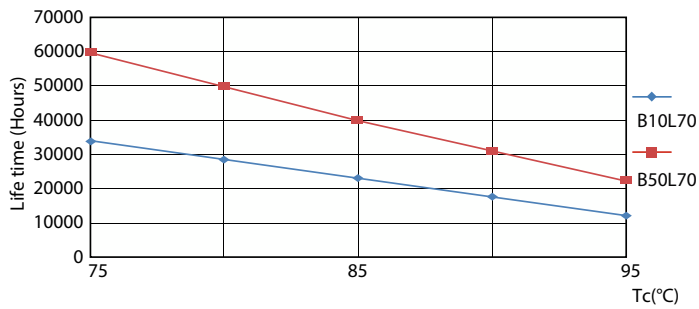

LEDtube 60K 7595 FailureRate-LED

LEDtube 60K 7595 LifetimeVsTc-LED