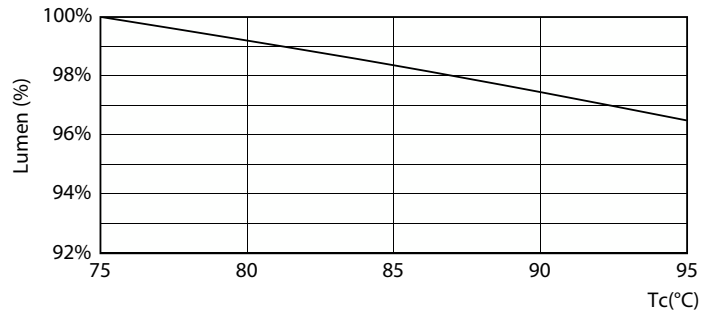

MASTER LEDtube InstantFit HF T5

Fotometriske data

LEDtube MAS EU 36W G5 5200lm-LDD

Levetid

LEDtube 60K 7595 FailureRate-LED

LEDtube MAS EU 36W 60K LumenVsTc-LMP

LEDtube 60K 7595 LifetimeVsTc-LED

LEDtube_60K