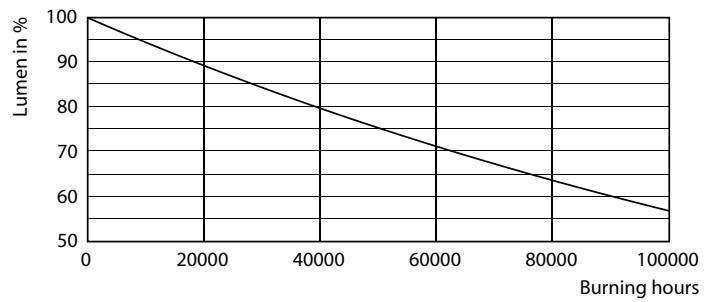

MASTER LEDtube InstantFit HF T5

Fotometriske data

LEDtube MAS EU 36W G5 5200lm-LDD

Levetid

LEDtube 60K 7595 FailureRate-LED

LEDtube MAS EU 36W 60K LumenVsTc-LMP

LEDtube 60K 7595 LifetimeVsTc-LED

LEDtube_60K