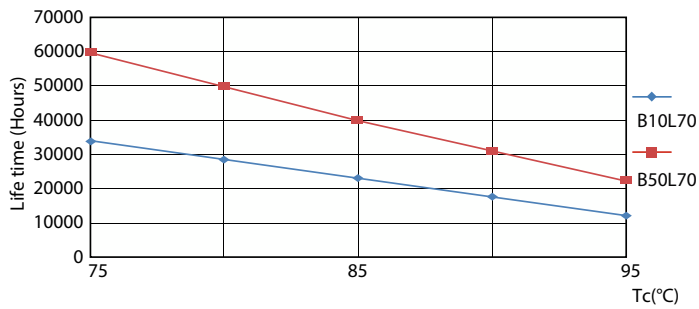

MASTER LEDtube InstantFit HF T5

Fotometriske data

LEDtube MAS EU 36W G5 5200lm-LDD

Levetid

LEDtube 60K 7595 FailureRate-LED

LEDtube MAS EU 36W 60K LumenVsTc-LMP

LEDtube 60K 7595 LifetimeVsTc-LED

LEDtube_60K