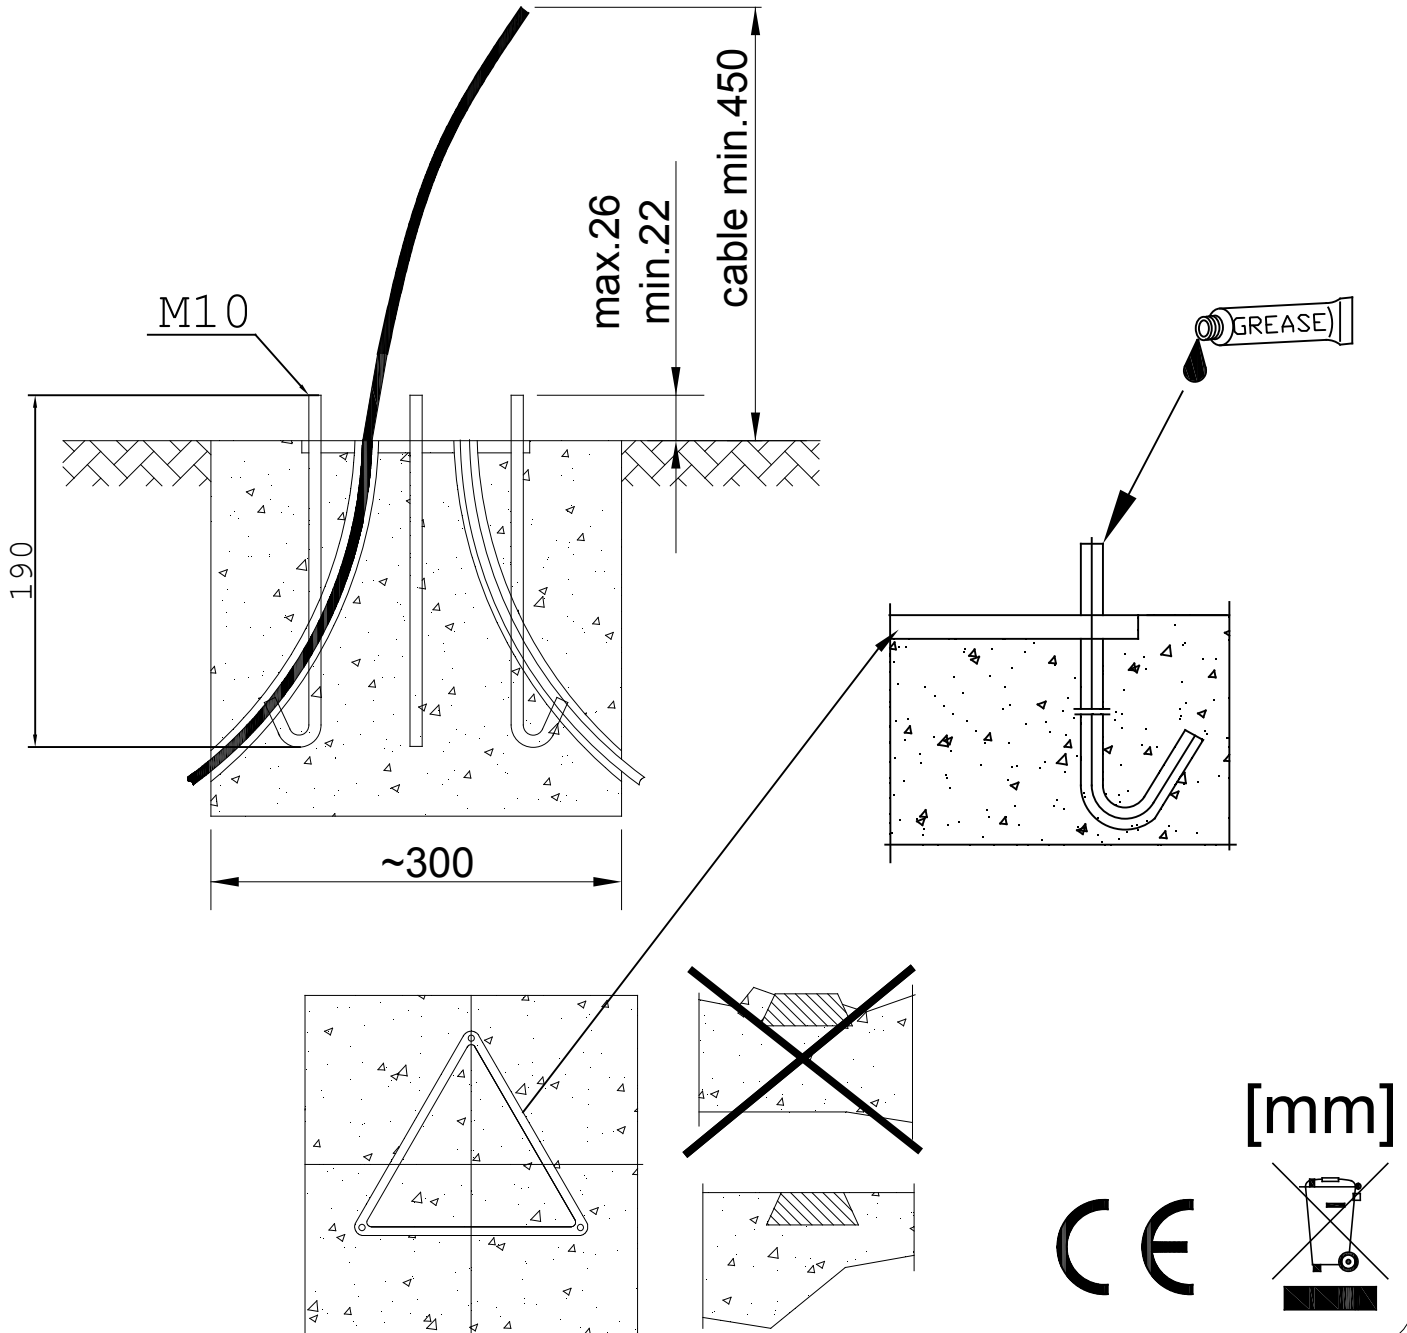

art.305ZX0009

for art.:

3010,30101 - POLES

362,363,364,365 - BOLOGNA

951,952,953, - CHELSEA

810,811,820,821,830,831 - FLORENCE

482,483 - LONDON

491,492,495 - LONDON BIG

301,302,303,382,397 - MODENA

[mm]