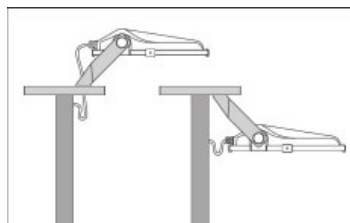

4058075541009	NO: VS 1	568 mm x 140 mm x 430 mm	6878,00 g	34.19 dm³

The mentioned product code describes the smallest quantity unit which can be ordered. One shipping unit can contain one or more single products. When placing an order, for the quantity please enter single or multiples of a shipping unit.

ADDITIONAL CATALOG INFORMATION

REFERANSER / LENKER

For garanti se

▶ www.ledvance.no/garanti

ANSVARFRASKRIVELSE

Endres uten varsel. Sørg alltid for å bruke den nyeste versjonen.