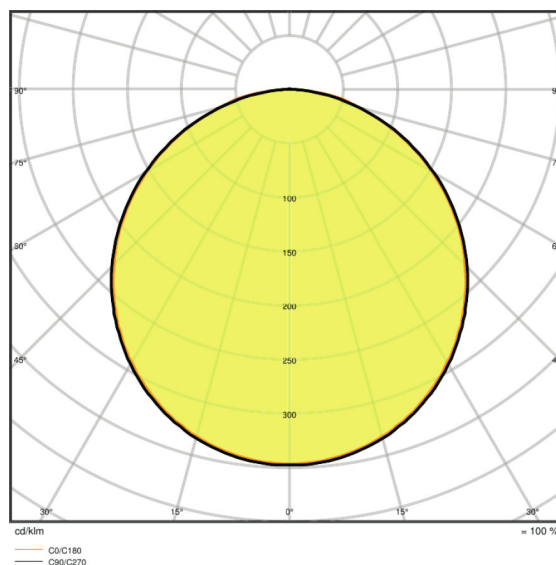

Capabilities

Dimmable	No
Type of connection	Screwless terminal
LED module replaceable	Not replaceable

Certificates & standards

Type of protection	IP40/IP20
Protection class	II
Protection class IK (shock resistance)	IK03
Glow Wire Test according to IEC 695-2-1	650 °C
Photobiological safety group EN62778	RG 0
Photobio. safety group acc. to EN62471	RG 0
Standards	CE/CB/ENEC/EAC/RoHS

Light Distribution

LDC typ cone

LDC typ polar

EQUIPMENT / ACCESSORIES

- Accessories for several mounting options available
- Connector box with 3-pole or 5-pole terminal included
- Security rope for luminaire included
- Security brackets included
- External control gear included