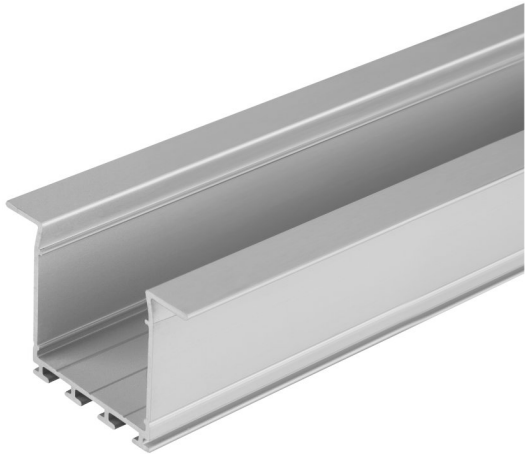

## LS AY -PW02/UW/39X26/14/2

LED Strip Profiles Wide | Brede profiler for LED striper

---