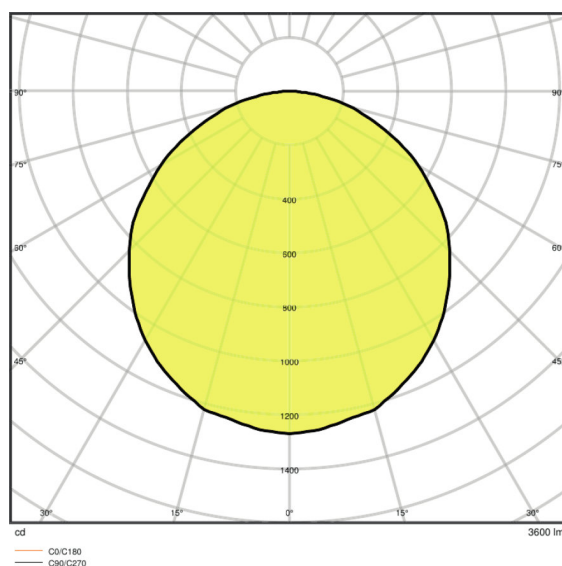

Type tilkobling	SCREWLESS TERMINAL
Utskiftbar LED modul	Kan ikke byttes

Sertifikater og standarder

Beskyttelses type	IP40
Beskyttelsesklasse	II
Beskyttelsesklasse IK (sjokk motstand)	IK02
Glødetrådtest henhold til IEC 695-2-1	650 °C
Fotobiologisk sikkerhetsgruppe i EN62778	RG 0
Begrenset overflatetemperatur	ikke relevant
Standarder	CE/CB/EAC/RoHS

Lysfordeling

LDC typ cone

LDC typ polar

UTSTYR/TILBEHØR

- Tilbehør for flere ulike monteringsalternativer tilgjengelig
- Ekstern forkoblingsutstyr inkludert
- Sikkerhetsbraketter inkludert

LOGISTIKK DATA

Product kode	Forpakkings enhet (stk/enhet)	Dimensjoner (lengde x bredde x høyde)	Brutto vekt	Volum