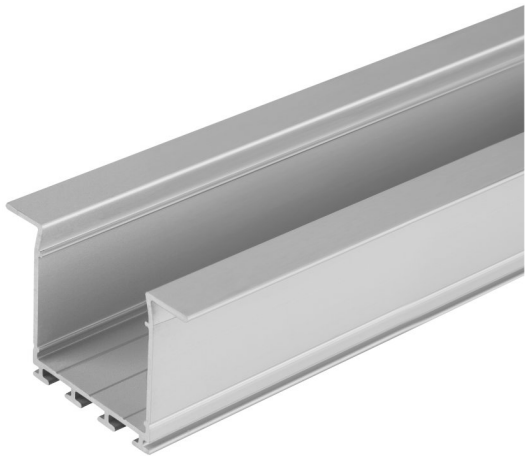

## LS AY -PW02/UW/39X26/14/1

LED Strip Profiles Wide | Brede profiler for LED striper

---