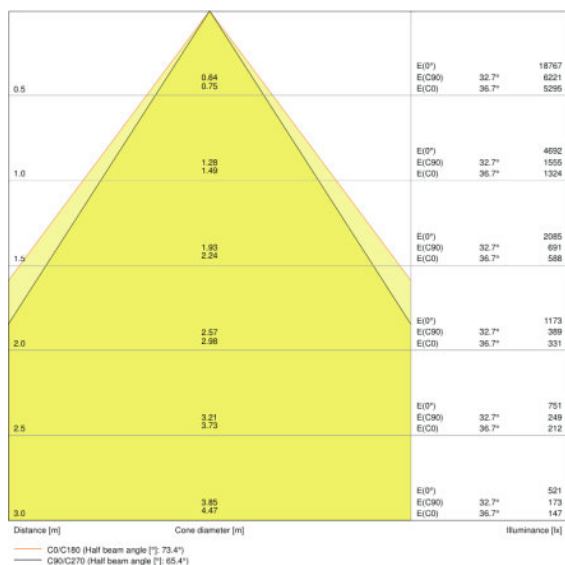

Standarder

CE/CB/EAC/RoHS

Lysfordeling

LDC typ cone

LDC typ polar

UTSTYR/TILBEHØR

- Sikkerhetsline for armaturen medfølger
- Ekstern forkoblingsutstyr inkludert
- Kontroll-LED med holder for innfelt montering medfølger

LOGISTIKK DATA

Product kode	Produkt beskrivelse	Forpakkings enhet (stk/enhet)	Dimensjoner (lengde x bredde x høyde)	Volum	Brutto vekt
4058075201293	PANEL INDV EM 600 33 W 3000 K	NO: VS 4	750 mm x 210 mm x 658 mm	103.64 dm³	17615,00 g

The mentioned product code describes the smallest quantity unit which can be ordered. One shipping unit can contain one or more single products. When placing an order, for the quantity please enter single or multiples of a shipping unit.

REFERANSER / LENKER

For garanti se
▶ www.ledvance.no/garanti

ANSVARFRASKRIVELSE