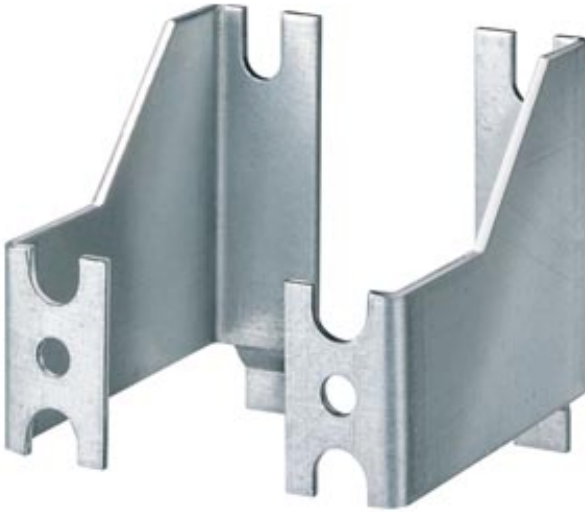

ALPHA 630 DIN, SUPPORT FOR RAIL,  
SHEET STEEL (1 SET = 20 SUPPORTS) 10X LEFT,  
10X RIGHT

Similar to image