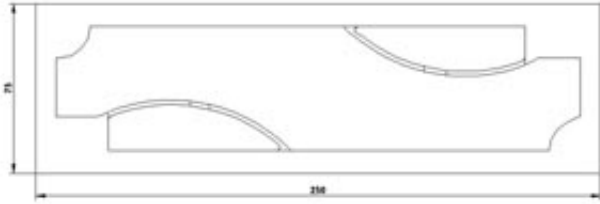

last change:

Mar 4, 2013