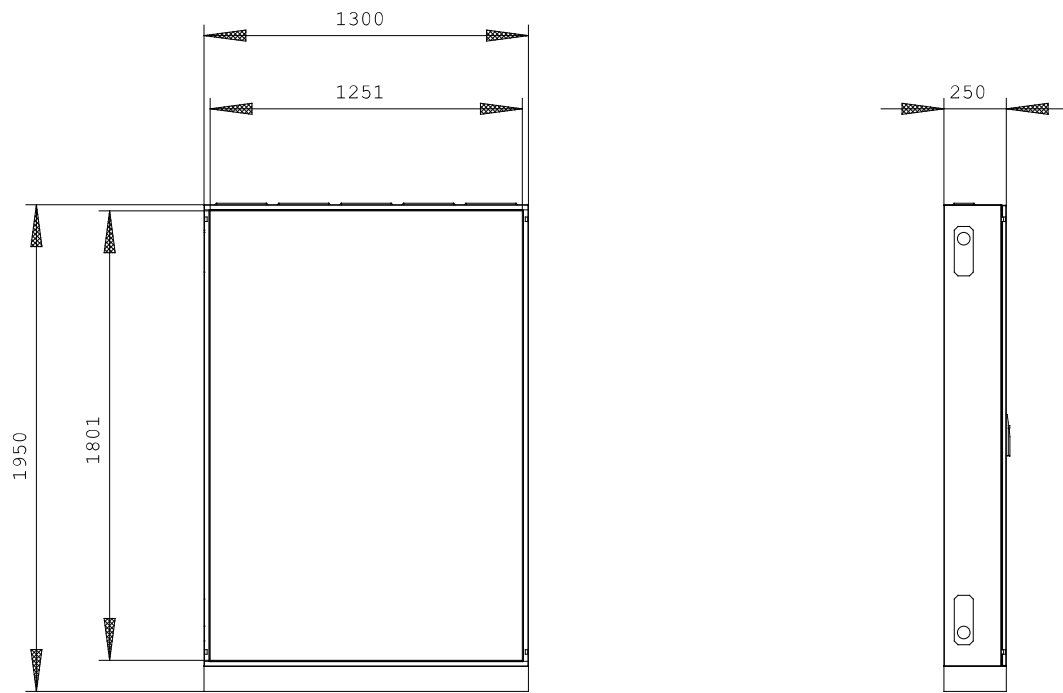

last change:

Oct 8, 2012