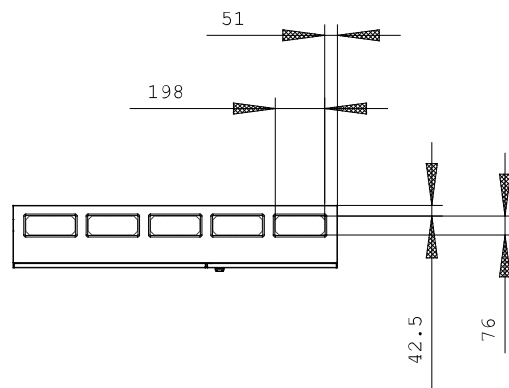

last change:

Oct 8, 2012