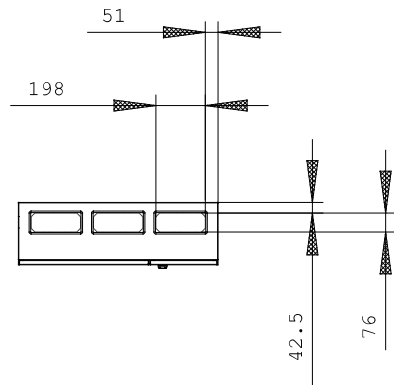

last change:

Oct 8, 2012