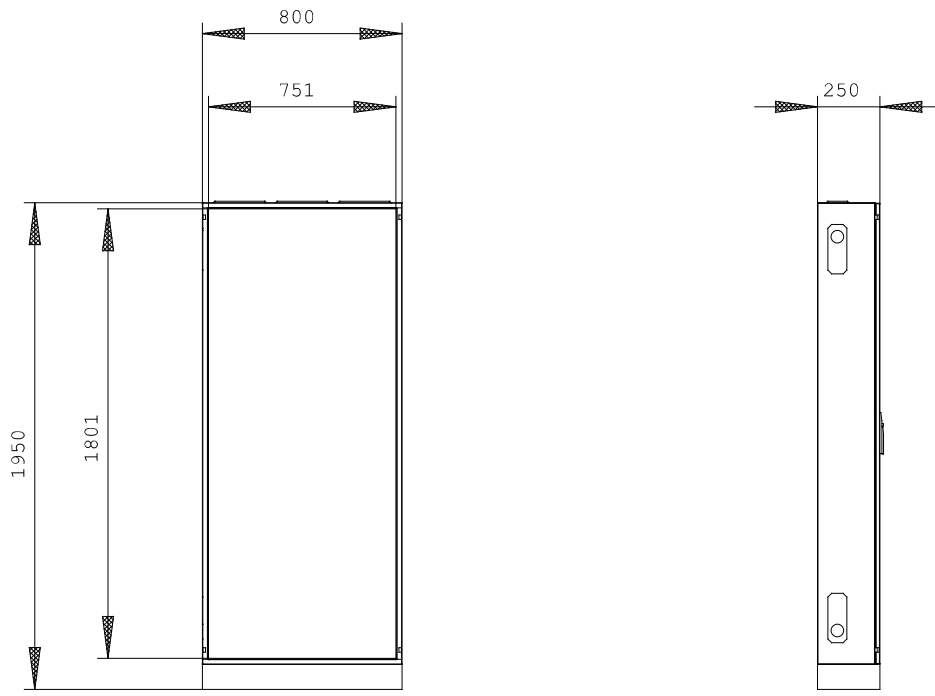

last change:

Oct 8, 2012