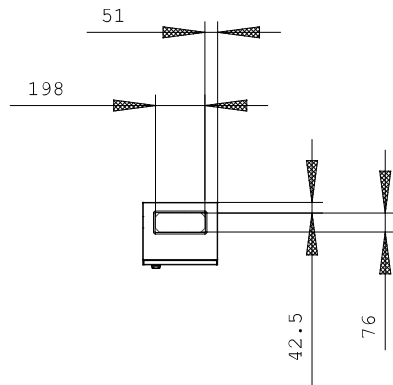

last change:

Oct 8, 2012