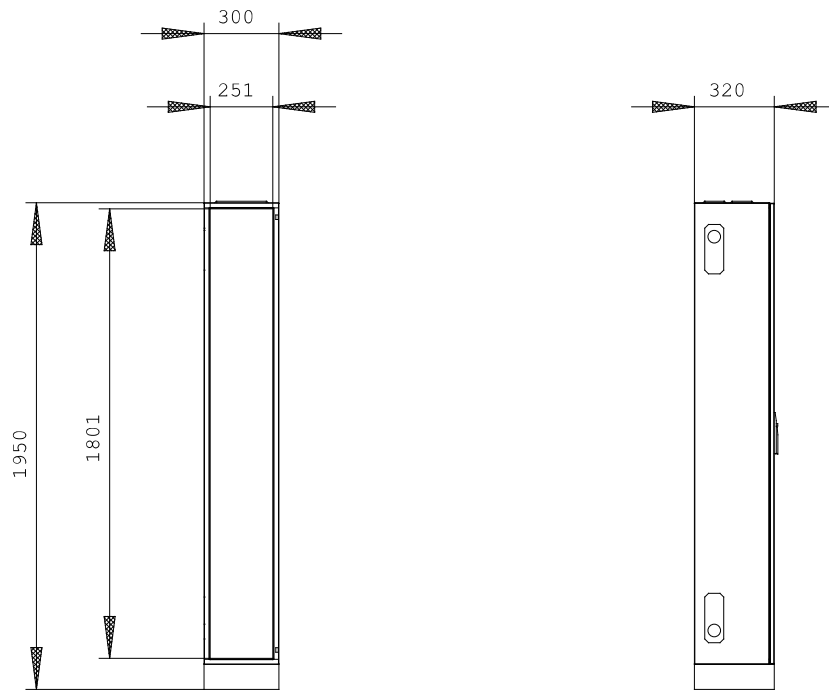

last change:

Oct 8, 2012