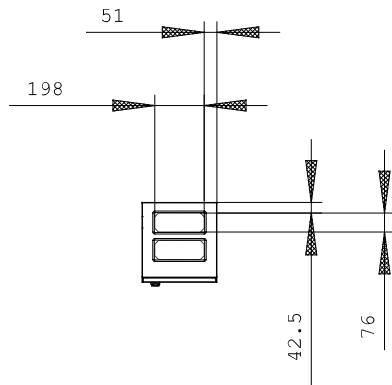

last change:

Oct 8, 2012