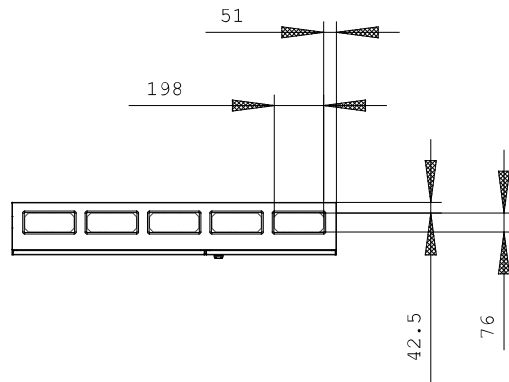

last change:

Oct 8, 2012