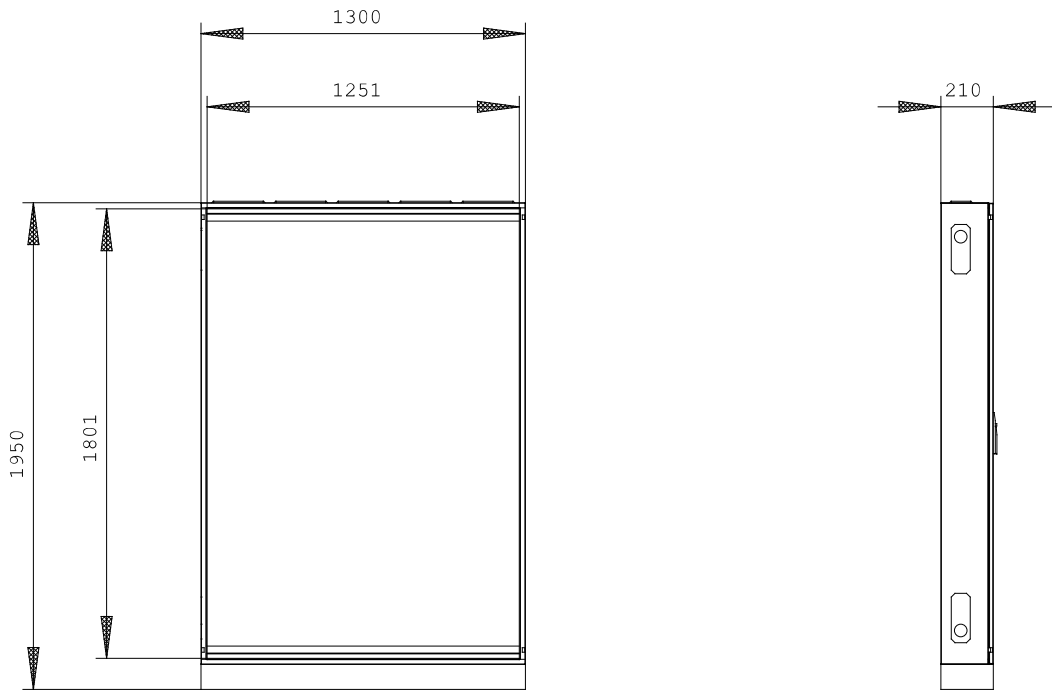

last change:

Oct 8, 2012