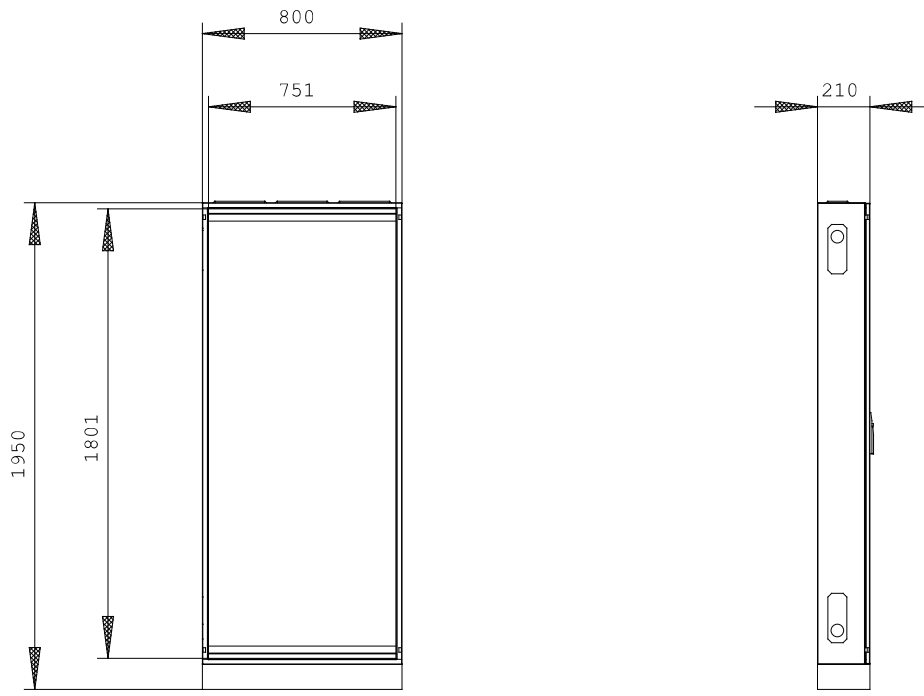

last change:

Oct 8, 2012