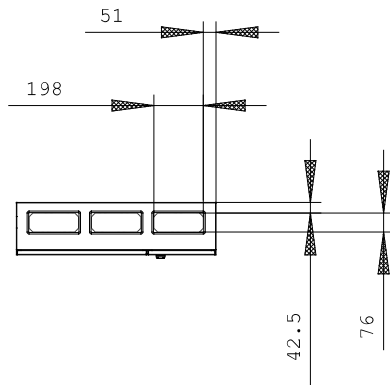

last change:

Oct 8, 2012