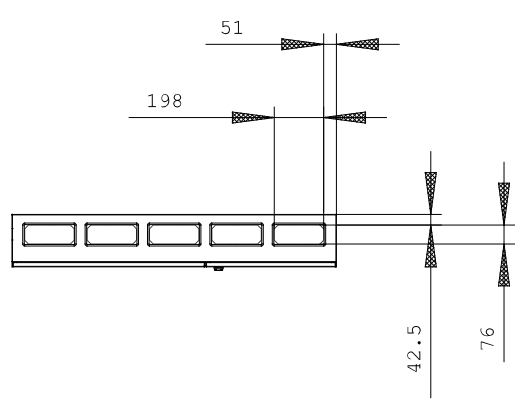

last change:

Oct 8, 2012