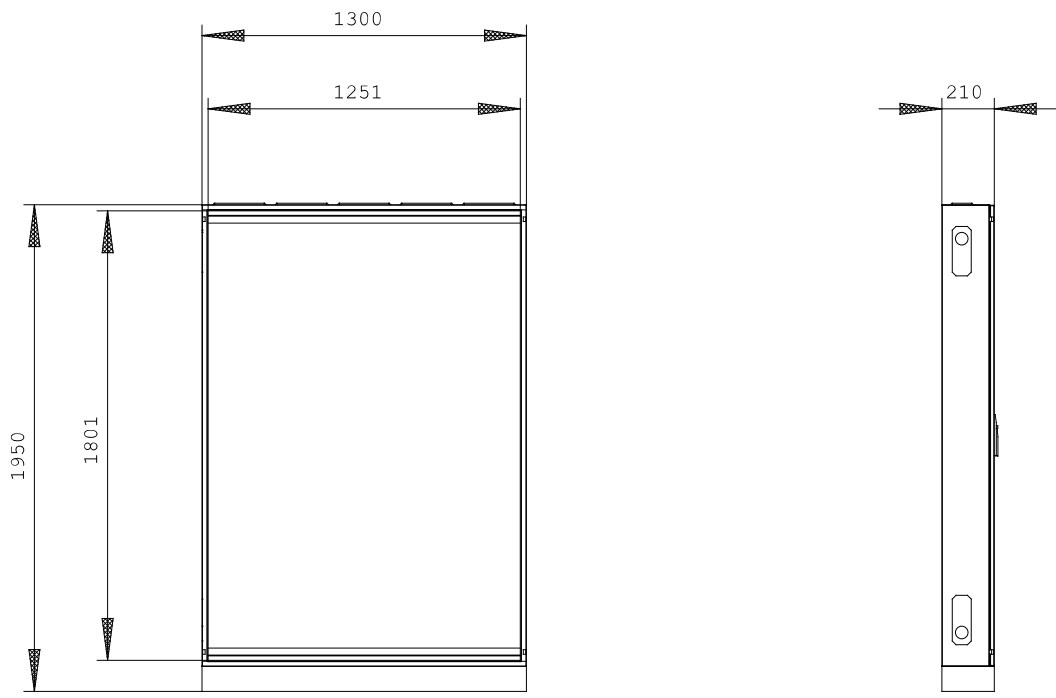

last change:

Oct 8, 2012