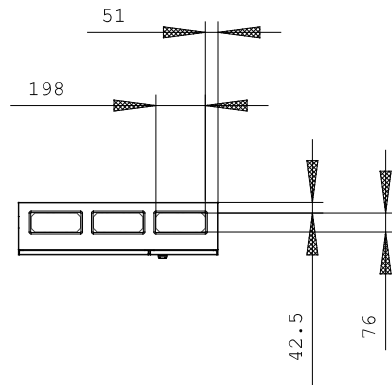

last change:

Oct 8, 2012