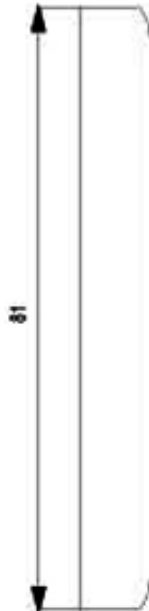

General Product Approval

other

[Environmental Confirmations](#)

Further information:

Information- and Downloadcenter (Catalogs, Brochures,...)

<http://www.siemens.com/lowvoltage/catalogs>

Industry Mall (Online ordering system)

<http://www.siemens.com/lowvoltage/mall>

Service&Support (Manuals, Certificates, Characteristics, FAQs,...)

<http://support.automation.siemens.com/WW/view/en/5TG1681/all>

Image database (product images, 2D dimension drawings, 3D models, device circuit diagrams, ...)

<http://www.automation.siemens.com/bilddb/cax_en.aspx?mlfb=5TG1681>

CAX-Online-Generator

<http://www.siemens.com/cax>

Tender specifications

[Datanorm](#) [GAEB81](#) [GAEB83](#) [RTF](#) [TXT](#)

last change:

Mar 18, 2013