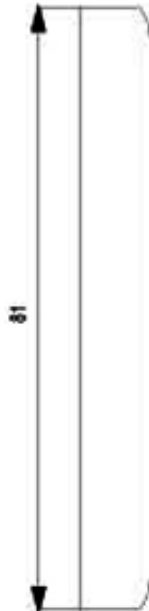

General Product Approval

other

[Environmental Confirmations](#)

Further information:

Information- and Downloadcenter (Catalogs, Brochures,...)

<http://www.siemens.com/lowvoltage/catalogs>

Industry Mall (Online ordering system)

<http://www.siemens.com/lowvoltage/mall>

Service&Support (Manuals, Certificates, Characteristics, FAQs,...)

<http://support.automation.siemens.com/WW/view/en/5TG1671/all>

Image database (product images, 2D dimension drawings, 3D models, device circuit diagrams, ...)

<http://www.automation.siemens.com/bilddb/cax_en.aspx?mlfb=5TG1671>

CAX-Online-Generator

<http://www.siemens.com/cax>

Tender specifications

[Datanorm](#) [GAEB81](#) [GAEB83](#) [RTF](#) [TXT](#)

last change:

Mar 18, 2013