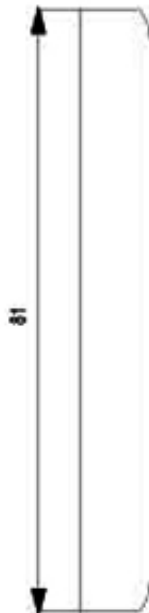

General Product Approval

other

[Environmental Confirmations](#)

Further information:

Information- and Downloadcenter (Catalogs, Brochures,...)

<http://www.siemens.com/lowvoltage/catalogs>

Industry Mall (Online ordering system)

<http://www.siemens.com/lowvoltage/mall>

Service&Support (Manuals, Certificates, Characteristics, FAQs,...)

<http://support.automation.siemens.com/WW/view/en/5TG1651/all>

Image database (product images, 2D dimension drawings, 3D models, device circuit diagrams, ...)

<http://www.automation.siemens.com/bilddb/cax_en.aspx?mlfb=5TG1651>

CAX-Online-Generator

<http://www.siemens.com/cax>

Tender specifications

[Datanorm](#) [GAEB81](#) [GAEB83](#) [RTF](#) [TXT](#)

last change:

Mar 18, 2013