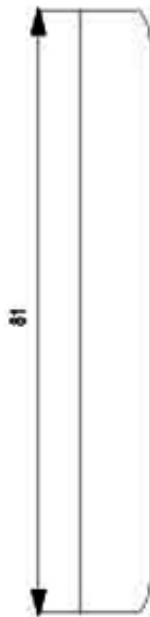

General Product Approval	Declaration of Conformity	other

[Environmental Confirmations](#)

Further information:

Information- and Downloadcenter (Catalogs, Brochures,...)

<http://www.siemens.com/lowvoltage/catalogs>

Industry Mall (Online ordering system)

<http://www.siemens.com/lowvoltage/mall>

Service&Support (Manuals, Certificates, Characteristics, FAQs,...)

<http://support.automation.siemens.com/WW/view/en/5TG1621/all>

Image database (product images, 2D dimension drawings, 3D models, device circuit diagrams, ...)

<http://www.automation.siemens.com/bilddb/cax_en.aspx?mlfb=5TG1621>

CAX-Online-Generator

<http://www.siemens.com/cax>

Tender specifications

[Datanorm](#) [GAEB81](#) [GAEB83](#) [RTF](#) [TXT](#)

last change:

Mar 18, 2013