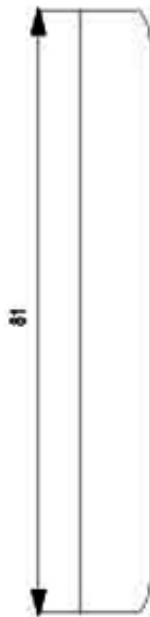

General Product Approval	Declaration of Conformity	other

[Environmental Confirmations](#)

Further information:

Information- and Downloadcenter (Catalogs, Brochures,...)

<http://www.siemens.com/lowvoltage/catalogs>

Industry Mall (Online ordering system)

<http://www.siemens.com/lowvoltage/mall>

Service&Support (Manuals, Certificates, Characteristics, FAQs,...)

<http://support.automation.siemens.com/WW/view/en/5TG1602/all>

Image database (product images, 2D dimension drawings, 3D models, device circuit diagrams, ...)

<http://www.automation.siemens.com/bilddb/cax_en.aspx?mlfb=5TG1602>

CAX-Online-Generator

<http://www.siemens.com/cax>

Tender specifications

[Datanorm](#) [GAEB81](#) [GAEB83](#) [RTF](#) [TXT](#)

last change:

Mar 18, 2013