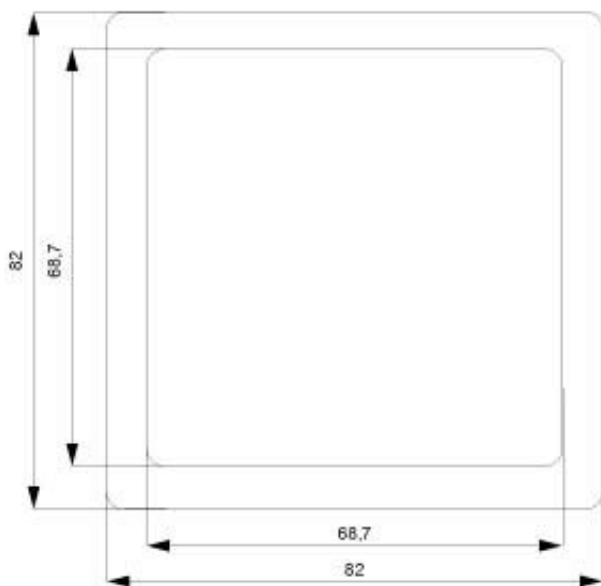

Certificates/approvals:

General Product Approval

other

[Environmental Confirmations](#)

Further information:

Information- and Downloadcenter (Catalogs, Brochures,...)

<http://www.siemens.com/lowvoltage/catalogs>

Industry Mall (Online ordering system)

<http://www.siemens.com/lowvoltage/mall>

Service&Support (Manuals, Certificates, Characteristics, FAQs,...)

<http://support.automation.siemens.com/WW/view/en/5TG1321/all>

Image database (product images, 2D dimension drawings, 3D models, device circuit diagrams, ...)

<http://www.automation.siemens.com/bilddb/cax_en.aspx?mlfb=5TG1321>

CAX-Online-Generator

<http://www.siemens.com/cax>

Tender specifications

[Datanorm GAEB81](#) [GAEB83](#) [RTF](#) [TXT](#)

last change:

Mar 18, 2013