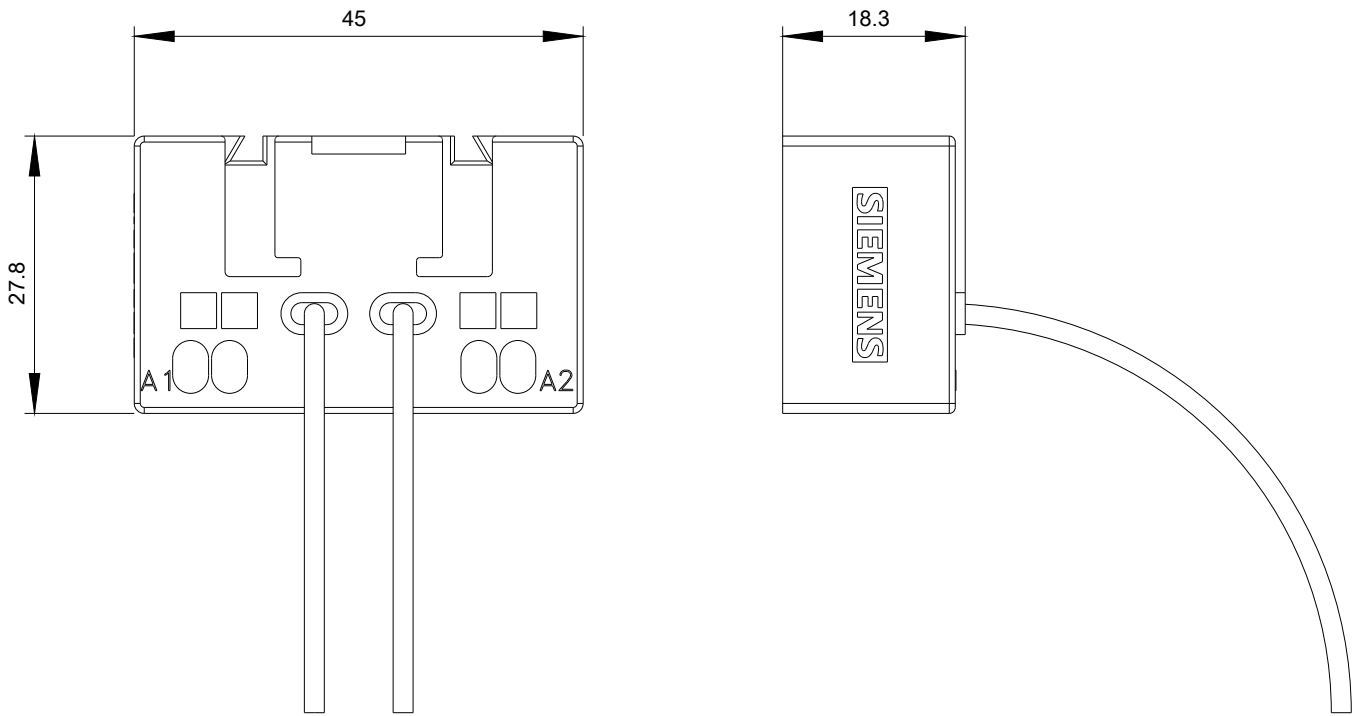

last modified:

05/14/2017