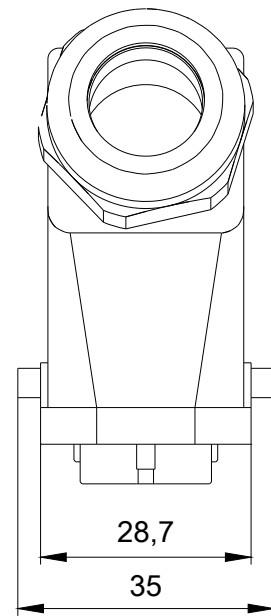

5 CONTACT SOCKETS 2,5MM2 CONNECTOR SET
POWER SUPPLY F. CONNECTION TO MS, RSM OF
ET 200PRO W. SLEEVE HOUSING ANGLED OUTLET
SOCKET INSERT HAN Q4/2 INCL. SCREW FITTING

Figure similar

product brandname	SIRIUS
Product designation	Power connector
Connector type	Socket
Type of cable outlet	angled
Number of poles	6
Protection class IP	IP65

Image database (product images, 2D dimension drawings, 3D models, device circuit diagrams, EPLAN macros, ...)

http://www.automation.siemens.com/bilddb/cax_de.aspx?mlfb=3RK1911-2BE50&lang=en

last modified: