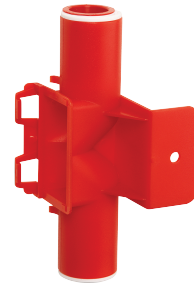

Data Sheet 1223769

Product: Cross stub, rigid, 16/20mm, NO
El-number: 1223769
Mat.no: 3190
EAN: 7020160319012
Packing: 200
Color:

Product description: Cross stub for Flexi20 red boxes. Combiinterface 16 or 20 mm Delivered with locking springs and sealingplugs. Can be used on wallboxes in tight spaces between beams.

Technical specifications: Accessory for Flexi20 flushmounted boxes.
Modulbased: combinable, with use of accessories.
Material: Enviromental friendly, Halogenfree, flame retardant plastic.
Glow wiretest > 850 °C
Standard: CEE publikasjon 7 XIII.
EMKO-TUI (25) SF 101/76 (Nordisk).
NEK 516:82.
Sertifications: NEMKO SEMKO FIMKO