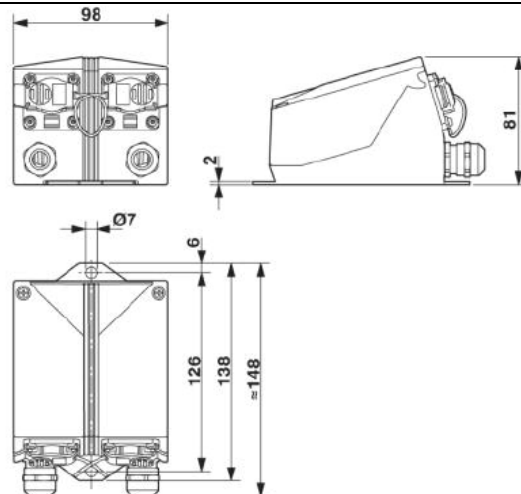

- Fulfills ingress protection class IP65 / IP67
- fulfills impact protection class 7
- outstanding capable for outdoor applications (UV reliability)
- capable for FO: r = 40mm

Technical Data

Number of jacks	2
protection class	IP65/67 (depending on IP housing of the plug)
IK protection class	7
color	black
cable entry	2 x PG16; 5,5 mm up to 8,0mm

Environmental characteristics

Operation temperature	-40°C up to +70°C
UV reliability	very good

Mechanical characteristics

material	aluminium
weight	708g

Drawing

Masse Dose IP65 148x98x81 leer 2PT6/T14

Order information

Outlet IP65-SM 148x98x81 empty 2P T6	1	510850
Outlet IP65-SM 148x98x81 empty 2P T14	1	510851

This document was prepared with the greatest possible care and reflects the current state of technology at the time of printing. Subject to corrections and technical changes.